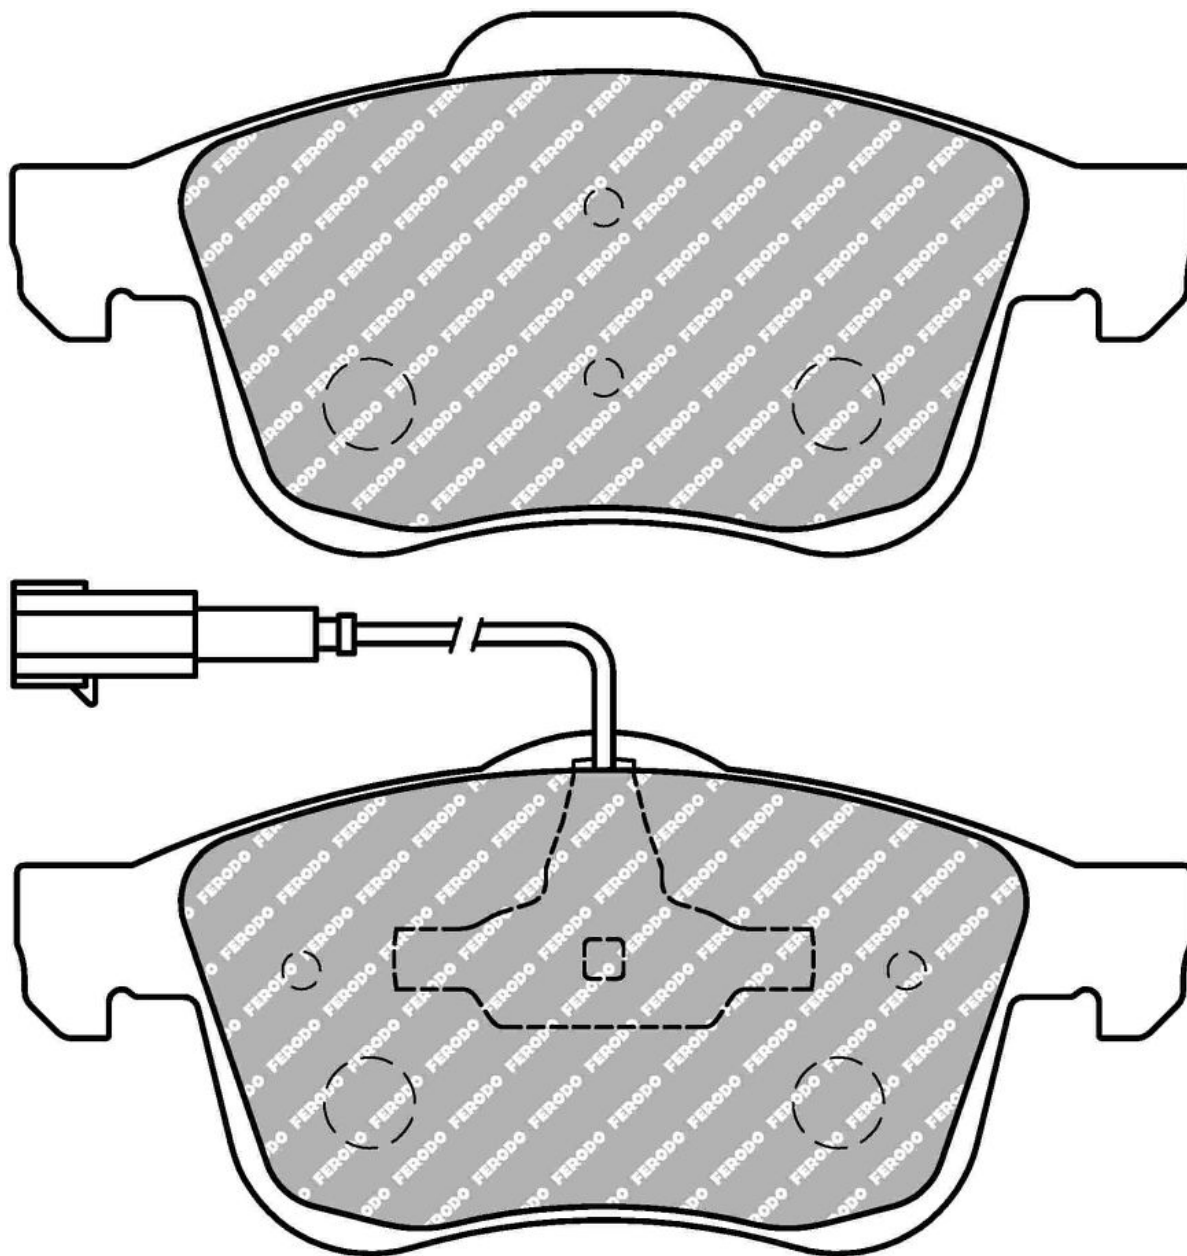

# FDS1805

WVA No: 24339 19,90

156.5mm = 6.161"  
155.4mm = 6.118"

71.6mm = 2.819"  
69.2mm = 2.724"

19.3mm = 0.760"  
18.5mm = 0.728"

57.7mm = 2.272"  
57.7mm = 2.272"

ALFA ROMEO Front

ECE R90: E11 90R 01194/6143