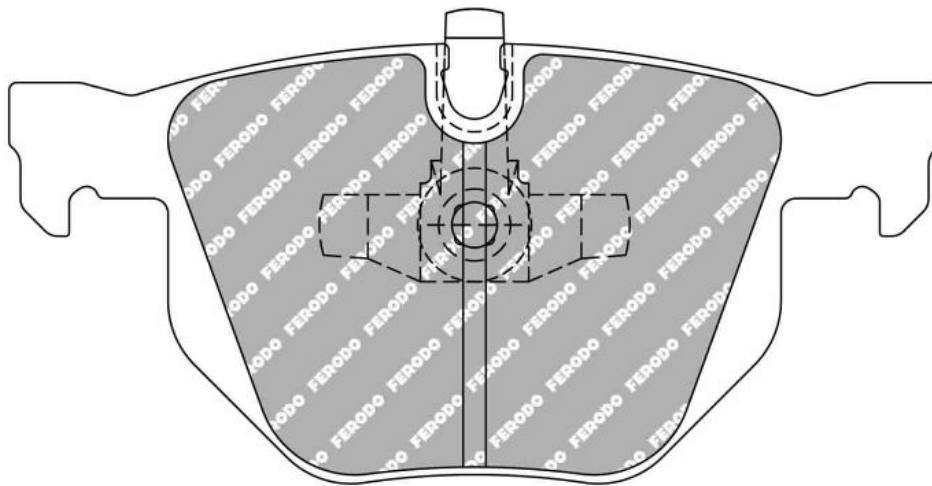

FDS1808

WVA No: 23550 17,00

123.2mm = 4.850"
123.2mm = 4.850"

59.0mm = 2.323"
57.9mm = 2.280"

16.4mm = 0.646"
16.4mm = 0.646"

54.8mm = 2.157"
54.8mm = 2.157"

BMW Rear

ECE R90: E11 90R-02A0194/19491

Also available in Car Racing catalogue see: FCP1808

CROSS REFERENCE	
WVA	23550 17,00
MINTEX	MDB2717