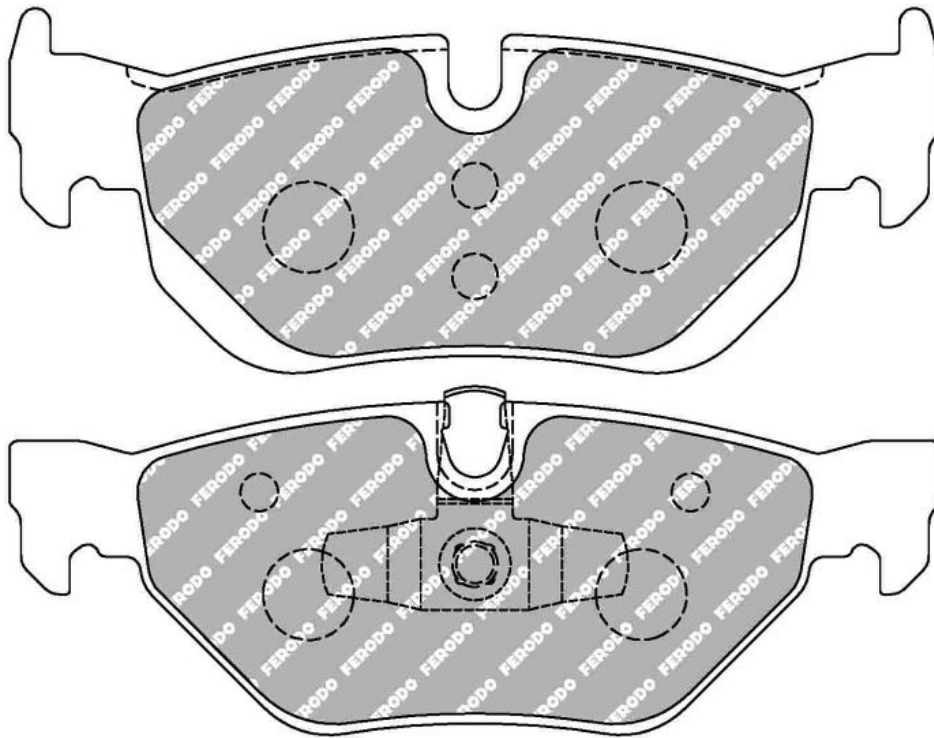

FDS1807

WVA No: 23926 17,00

123.2mm = 4.850"
123.2mm = 4.850"

48.3mm = 1.902"
44.0mm = 1.732"

16.4mm = 0.646"
16.4mm = 0.646"

39.7mm = 1.563"
39.7mm = 1.563"

BMW Rear

ECE R90: E11 90R-01194/7051

Also available in Car Racing catalogue see: FCP1807

CROSS REFERENCE	
PFC	0396
WVA	23926 17,00
MINTEX	MDB2683