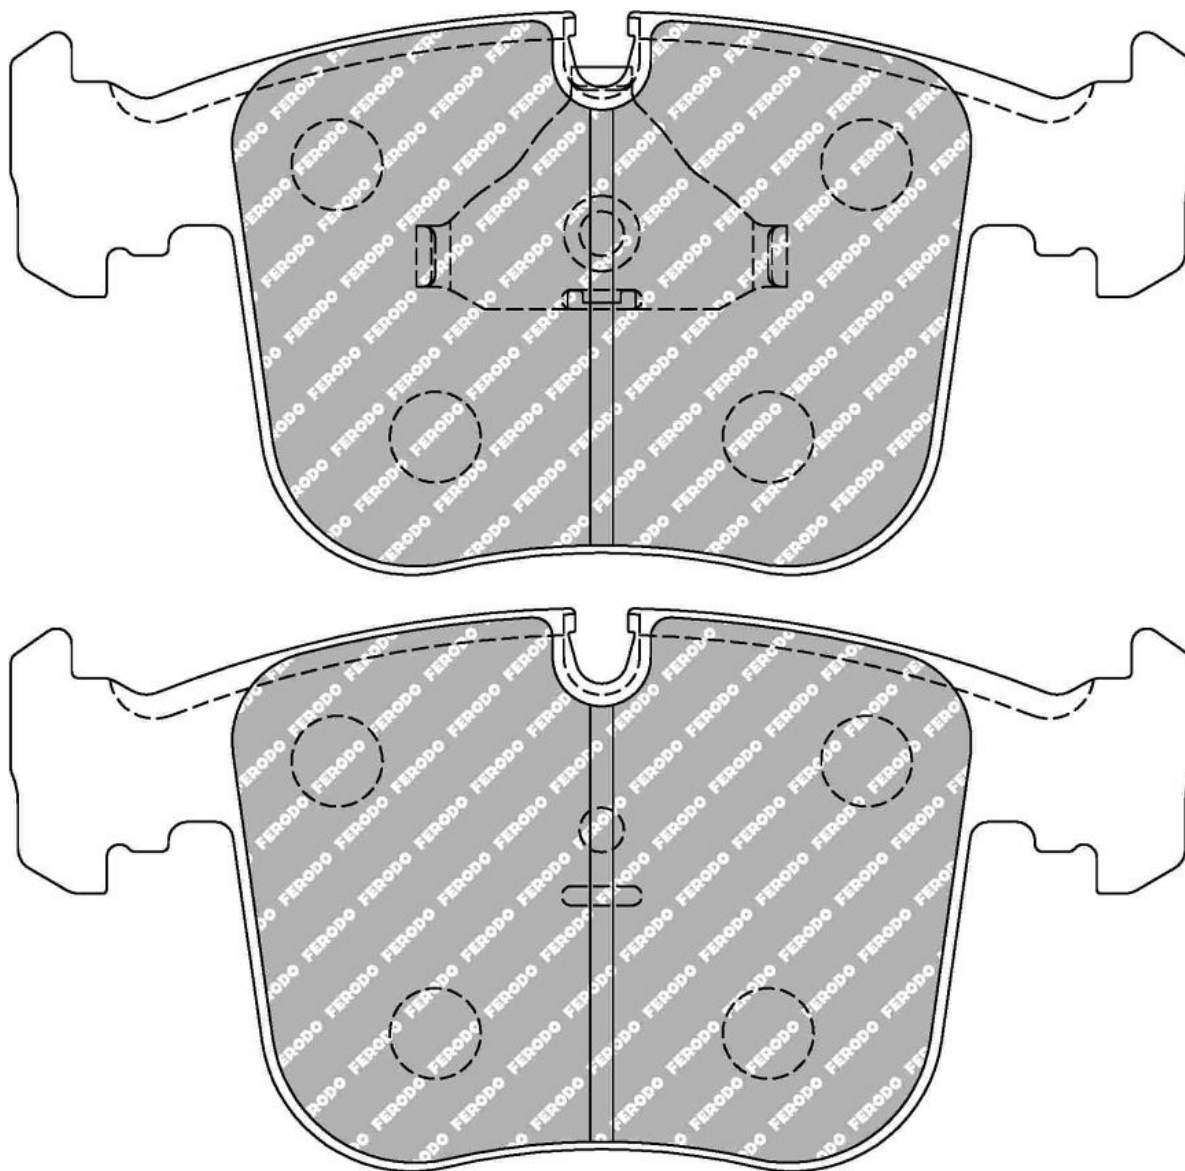

FDS856

WVA No: 21284 19,30

FMSI No: D547

156.5mm = 6.161"

74.8mm = 2.945"

18.5mm = 0.728"

69.6mm = 2.740"

BMW Front, MASERATI Front

ECE R90: E4-90R-01-582/1308

Also available in Car Racing catalogue see: FCP856

CROSS REFERENCE	
BREMBO	07.8300.11
WVA	21284 19,30
PAGID	2683
FMSI	D547
MINTEX	MDB1551