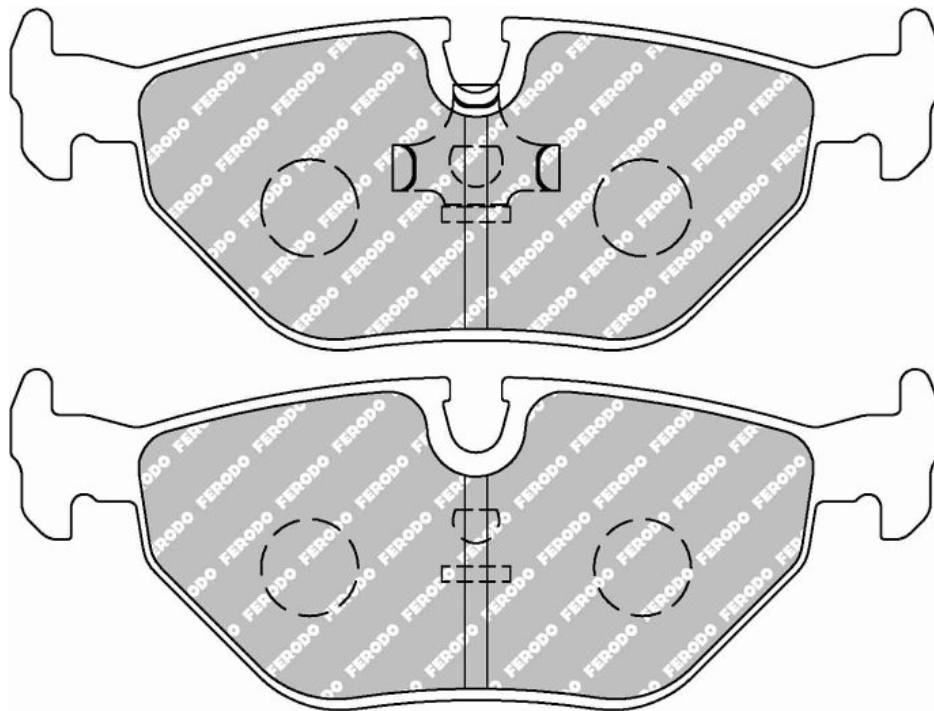

FDS578

WVA No: 20995 17,30

FMSI No: D396

BMW Rear

ECE R90: E190R01174/004

Also available in Car Racing catalogue see: FCP578

CROSS REFERENCE	
PAGID	1285
WVA	20995 17,30
FMSI	D396
MINTEX	MDB1369