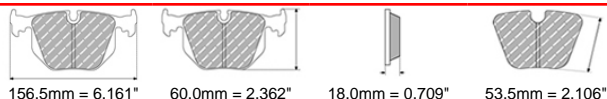

FDS685

WVA No: 21560 18,00