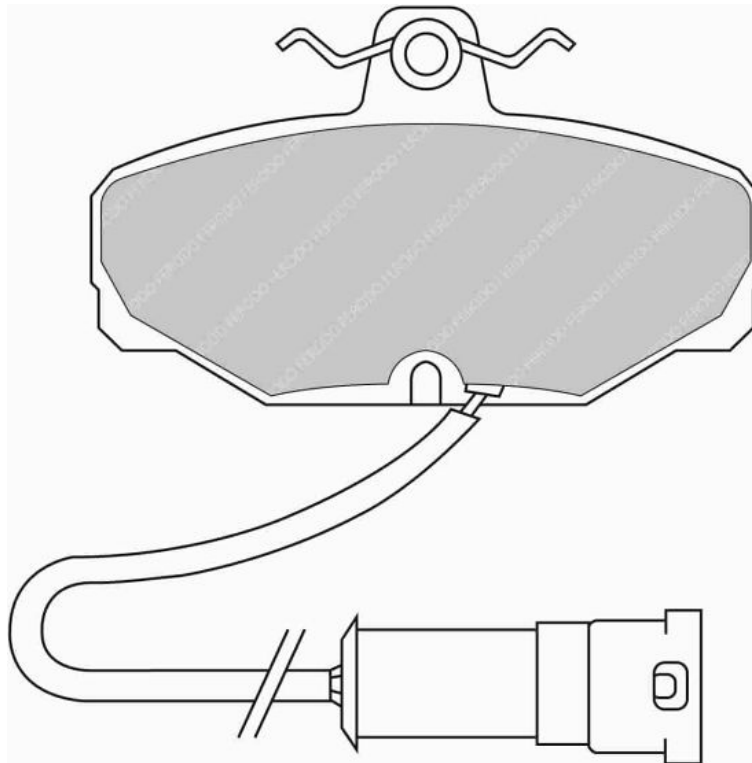

FDS408

WVA No: 21079 13,75

FMSI No: D382

89.9mm = 3.539"

54.0mm = 2.126"

13.5mm = 0.531"

34.5mm = 1.358"

FORD Rear

ECE R90: Pre 99: Apply KBA code 60838

Also available in Car Racing catalogue see: FCP408

CROSS REFERENCE	
PFC	0382
PAGID	1163
WVA	21079 13,75
FMSI	D382
MINTEX	MDB1286