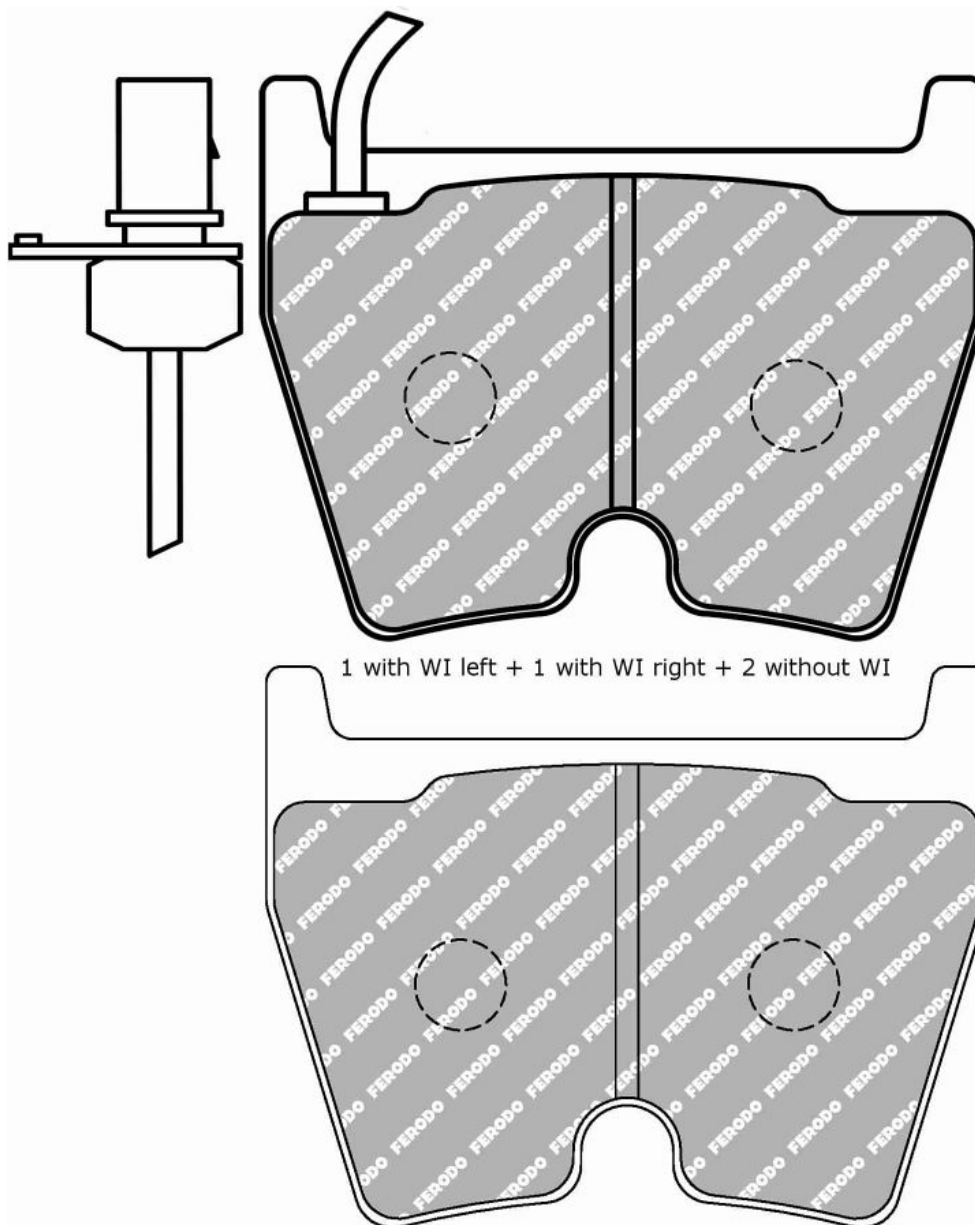

FDS1664

WVA No: 23764 17,00

95.4mm = 3.756"

74.3mm = 2.925"

17.0mm = 0.669"

56.5mm = 2.224"

AUDI Front, LAMBORGHINI Front, MERCEDES Front, VOLKSWAGEN Front

ECE R90: E9-90R-01.159/810

Also available in Car Racing catalogue see: FCP1664

4 Pistons caliper -> 1 axle = 2 sets (8 pads)

CROSS REFERENCE	
BREMBO	07.9312.44
BREMBO	07.9312.45
BREMBO	07.9312.46
BREMBO	07.9312.47
WVA	23764 17,00
PAGID	2931
MINTEX	MDB2601