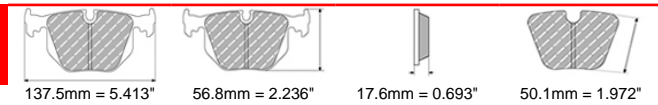

FDS1639

FMSI No: D929

SCION Front, SUBARU Front, TOYOTA Front

ECE R90: E11 90R-01 194/9817

Also available in Car Racing catalogue see: FCP1639

CROSS REFERENCE	
FMSI	D929
MINTEX	MDB2274