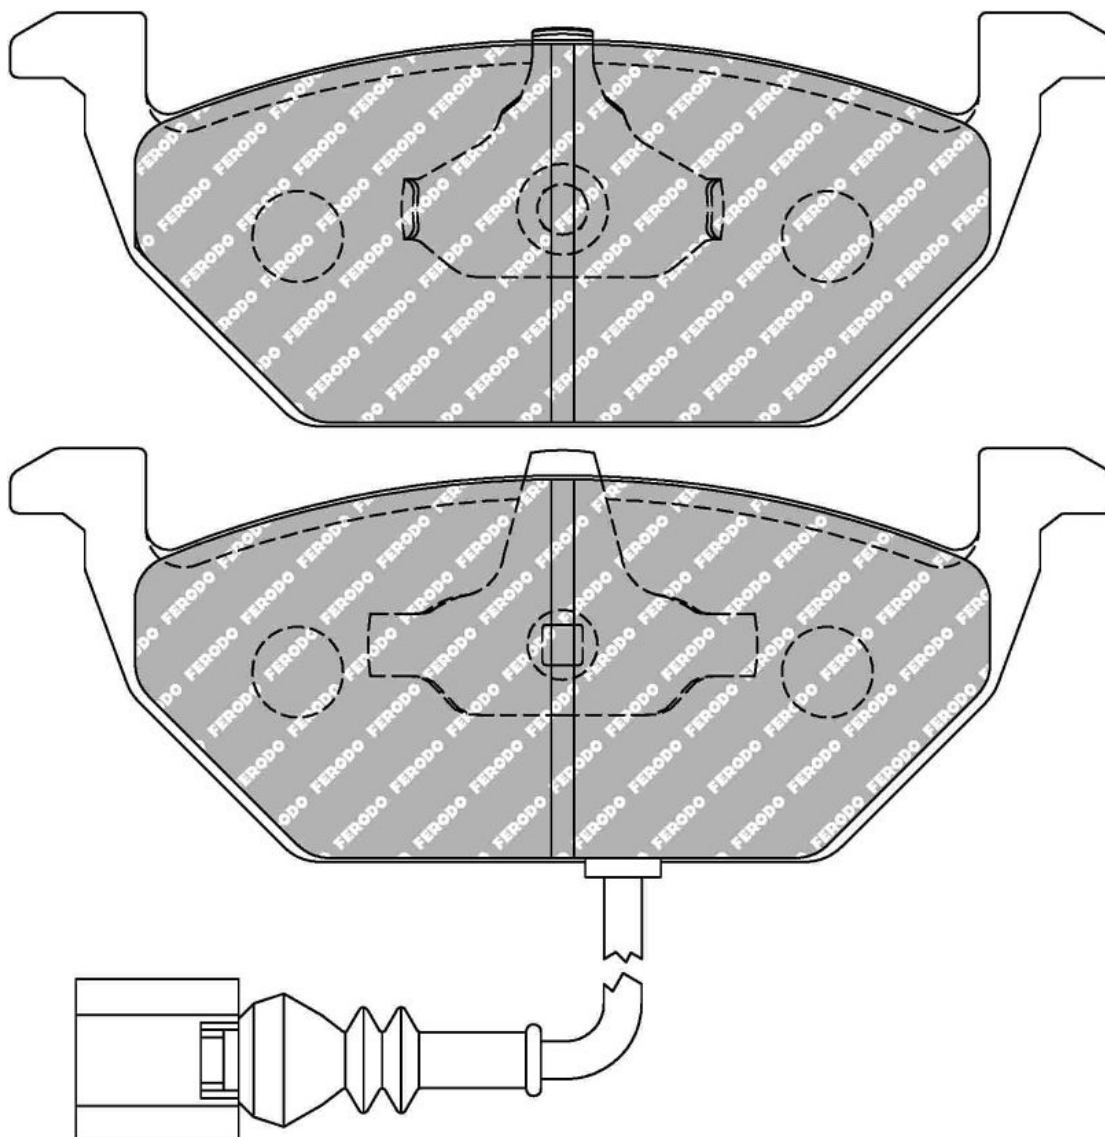

# FDS1398

WVA No: 23130 19,70

146.4mm = 5.764"

53.8mm = 2.118"

19.7mm = 0.776"

50.1mm = 1.972"

AUDI Front, SEAT Front, SKODA Front, VOLKSWAGEN Front

ECE R90: E890R01022/001