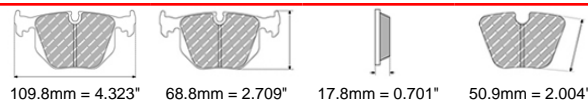

FDS1379

WVA No: 23753 17,70

109.8mm = 4.323"

68.8mm = 2.709"

17.8mm = 0.701"

50.9mm = 2.004"

CHRYSLER Front, DODGE Front, LANCIA Front, PEUGEOT Front

ECE R90: E490R01071/914