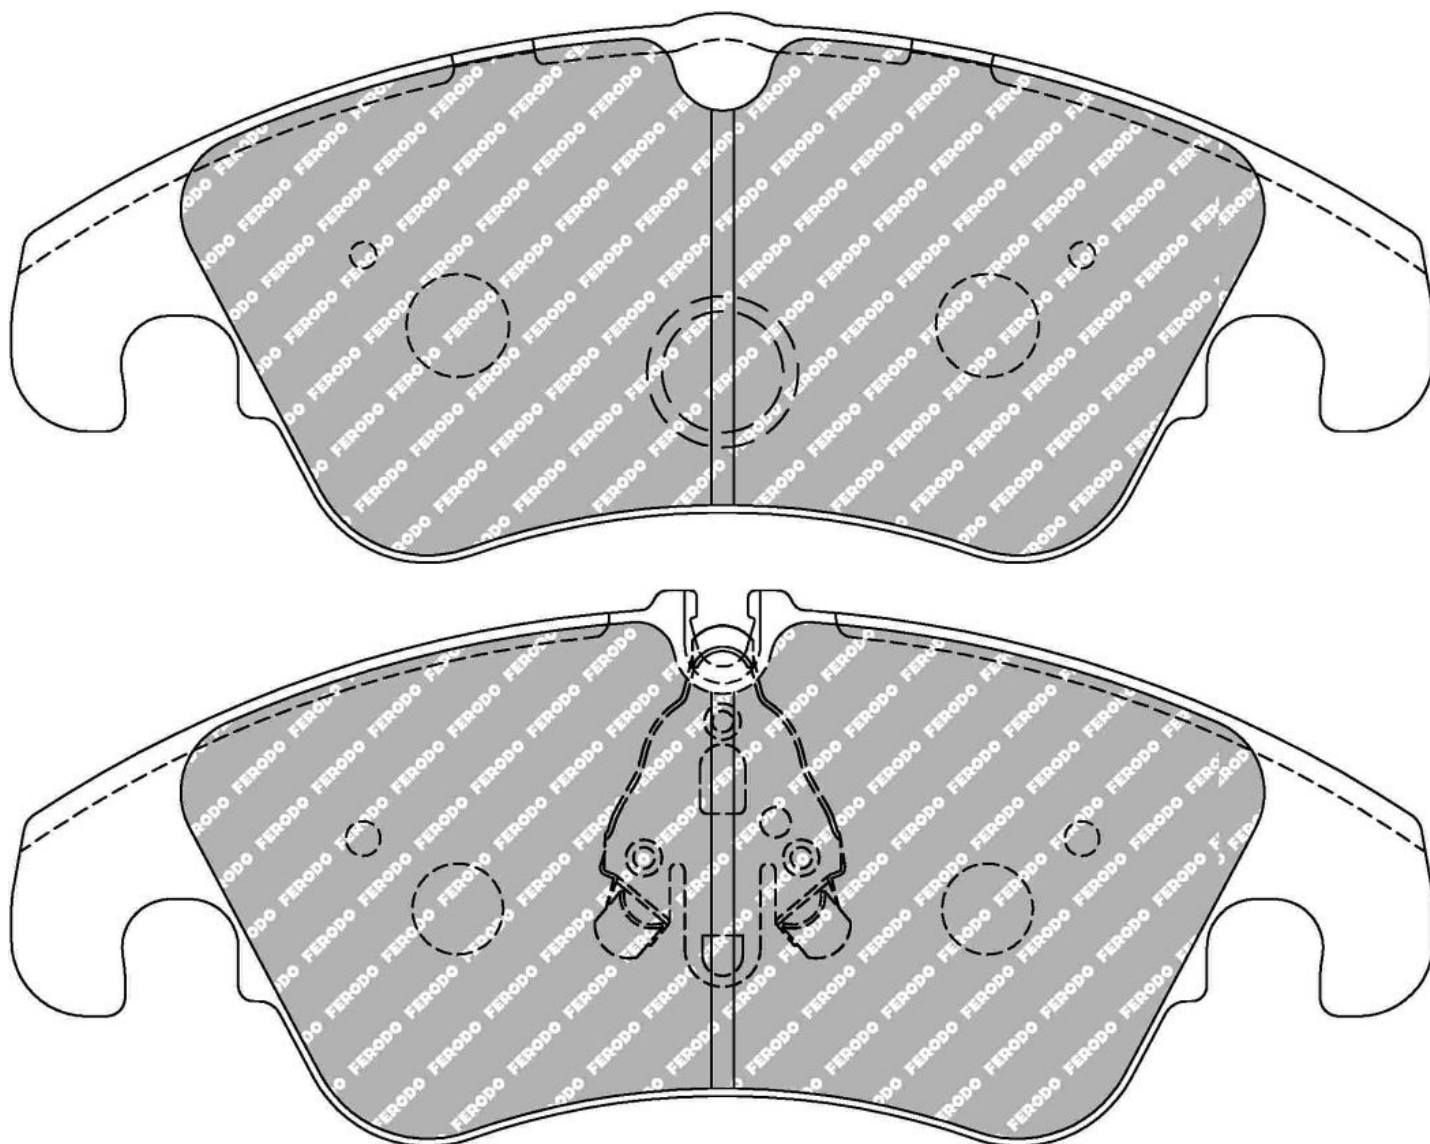

FDS4044

WVA No: 24743 19.40

188.0mm = 7.402"
188.0mm = 7.402"

72.8mm = 2.866"
73.6mm = 2.898"

18.3mm = 0.720"
18.3mm = 0.720"

62.0mm = 2.441"
62.0mm = 2.441"

AUDI Front, FORD Front

ECE R90: E9 90R 01159/2309

Also available in Car Racing catalogue see: FCP4044

CROSS REFERENCE	
PAGID	1748
WVA	24743 19.40
OE AUDI	8K0698151 / B
MINTEX	MDB2934