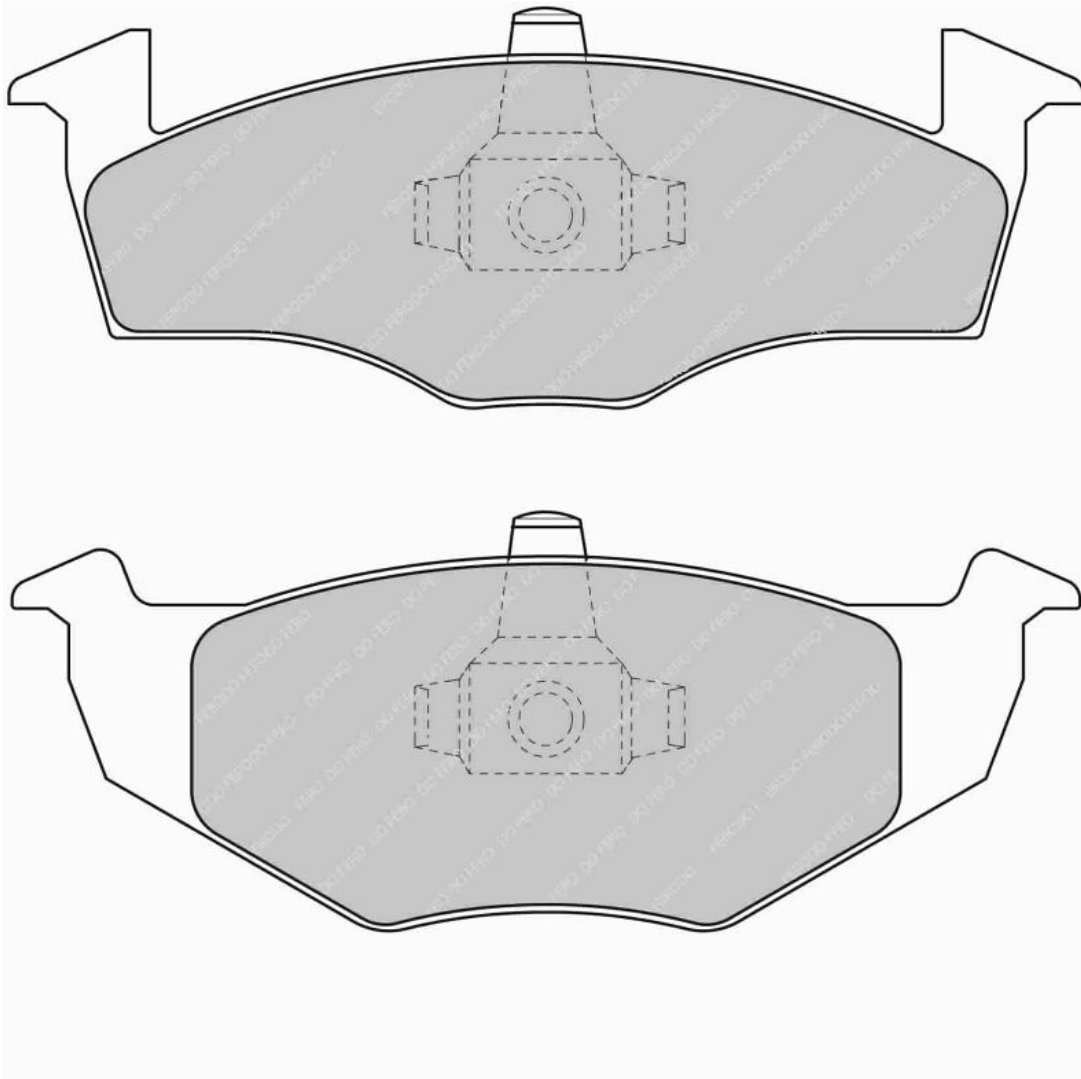

# FDS1288

WVA No: 21866 15,30

141.8mm = 5.583"  
141.8mm = 5.583"

50.0mm = 1.969"  
51.0mm = 2.008"

15.3mm = 0.602"  
15.3mm = 0.602"

45.0mm = 1.772"  
45.0mm = 1.772"

SEAT Front, VOLKSWAGEN Front

ECE R90: E490R01071/087