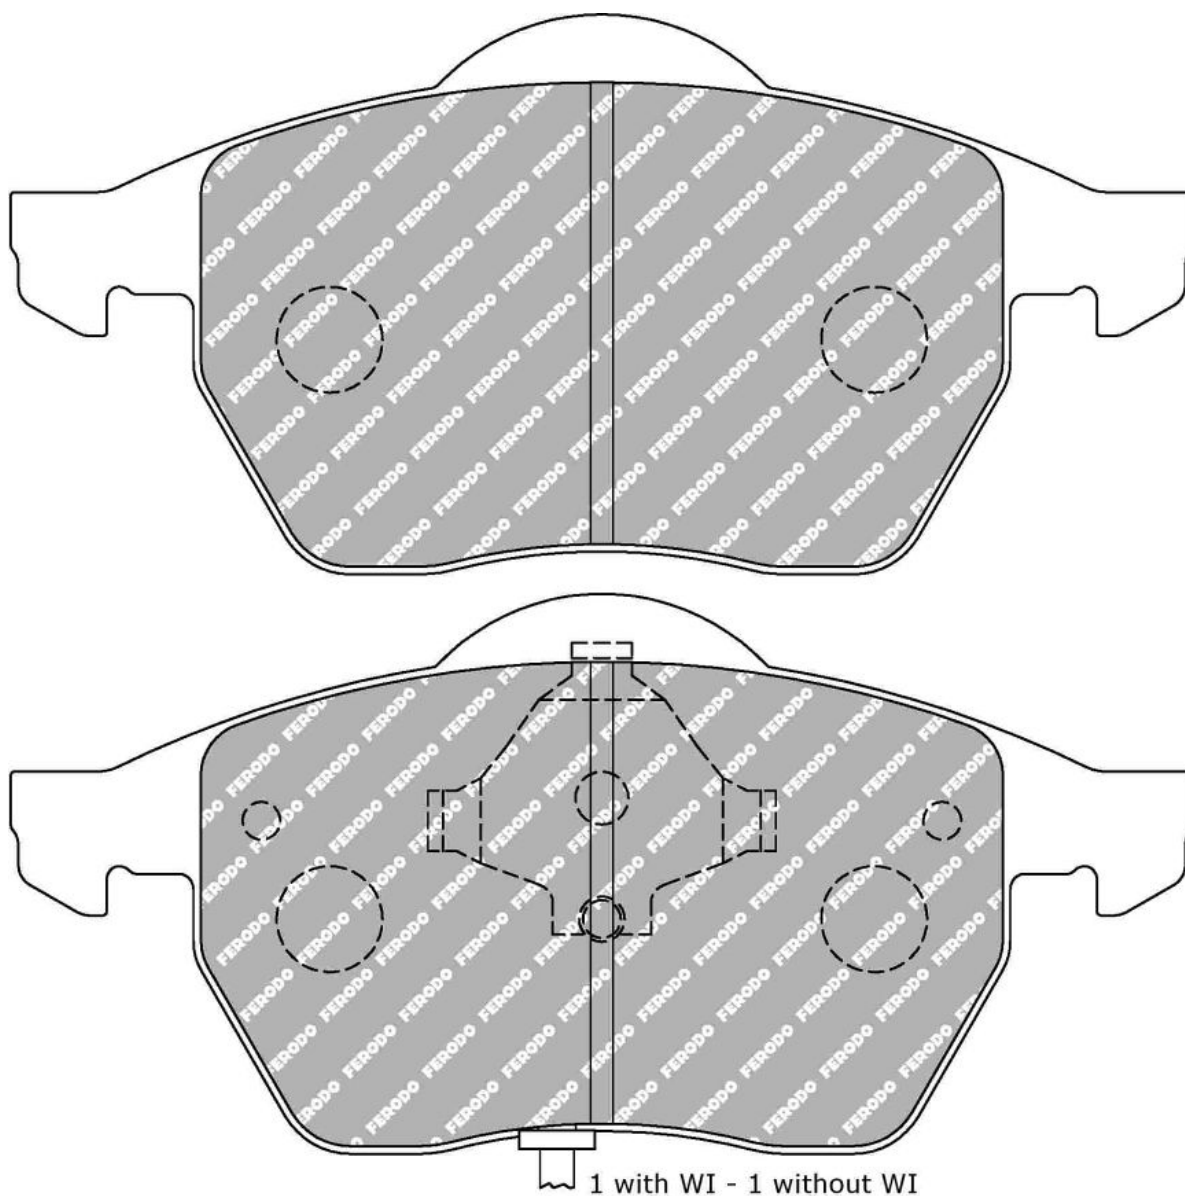

FDS1463

WVA No: 20676 20,20

156.5mm = 6.161"

74.0mm = 2.913"

19.6mm = 0.772"

61.0mm = 2.402"

AUDI Front, SEAT Front, SKODA Front, VOLKSWAGEN Front

ECE R90: E190R01174/002

Also available in Car Racing catalogue see: FCP590

CROSS REFERENCE	
WVA	20676 20,20
MINTEX	MDB2041