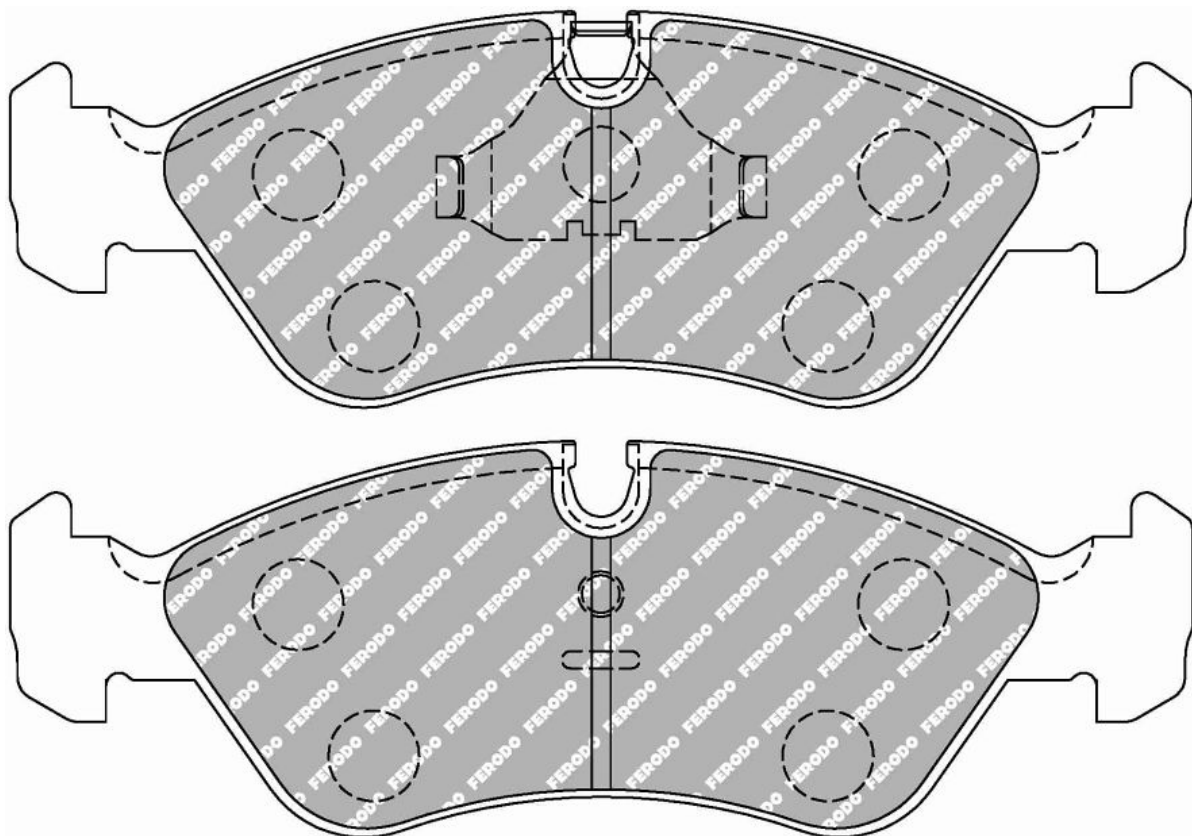

FDS584

WVA No: 21201-21190 17,50

FMSI No: D403

156.5mm = 6.161"

52.6mm = 2.071"

17.5mm = 0.689"

45.2mm = 1.780"

DAEWOO Front, OPEL Front, VAUXHALL Front

ECE R90: E190R01163/008

Also available in Car Racing catalogue see: FCP584

CROSS REFERENCE	
BREMBO	07.8301.19
PAGID	1288
FMSI	D403
MINTEX	MDB1386
WVA	21201-21190 17,50