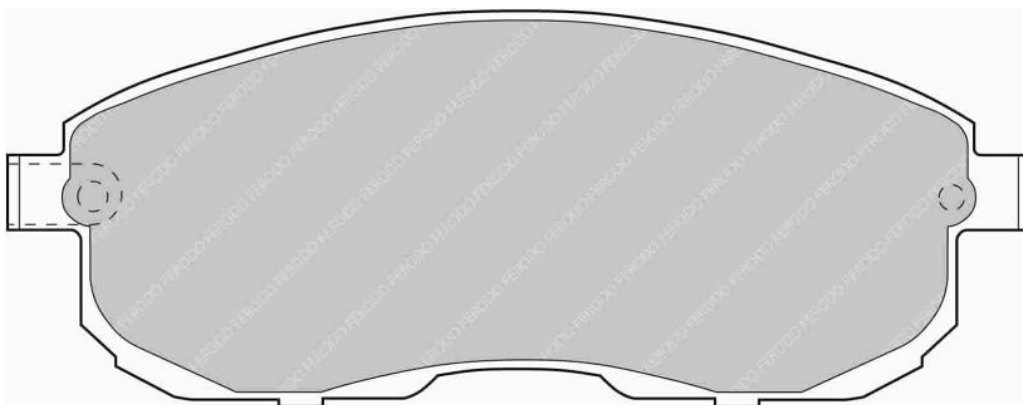

NISSAN Front

ECE R90: Pre 99: Apply KBA code 60838