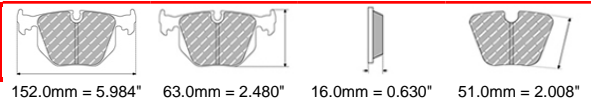

FDSR3081

ECE R90: None