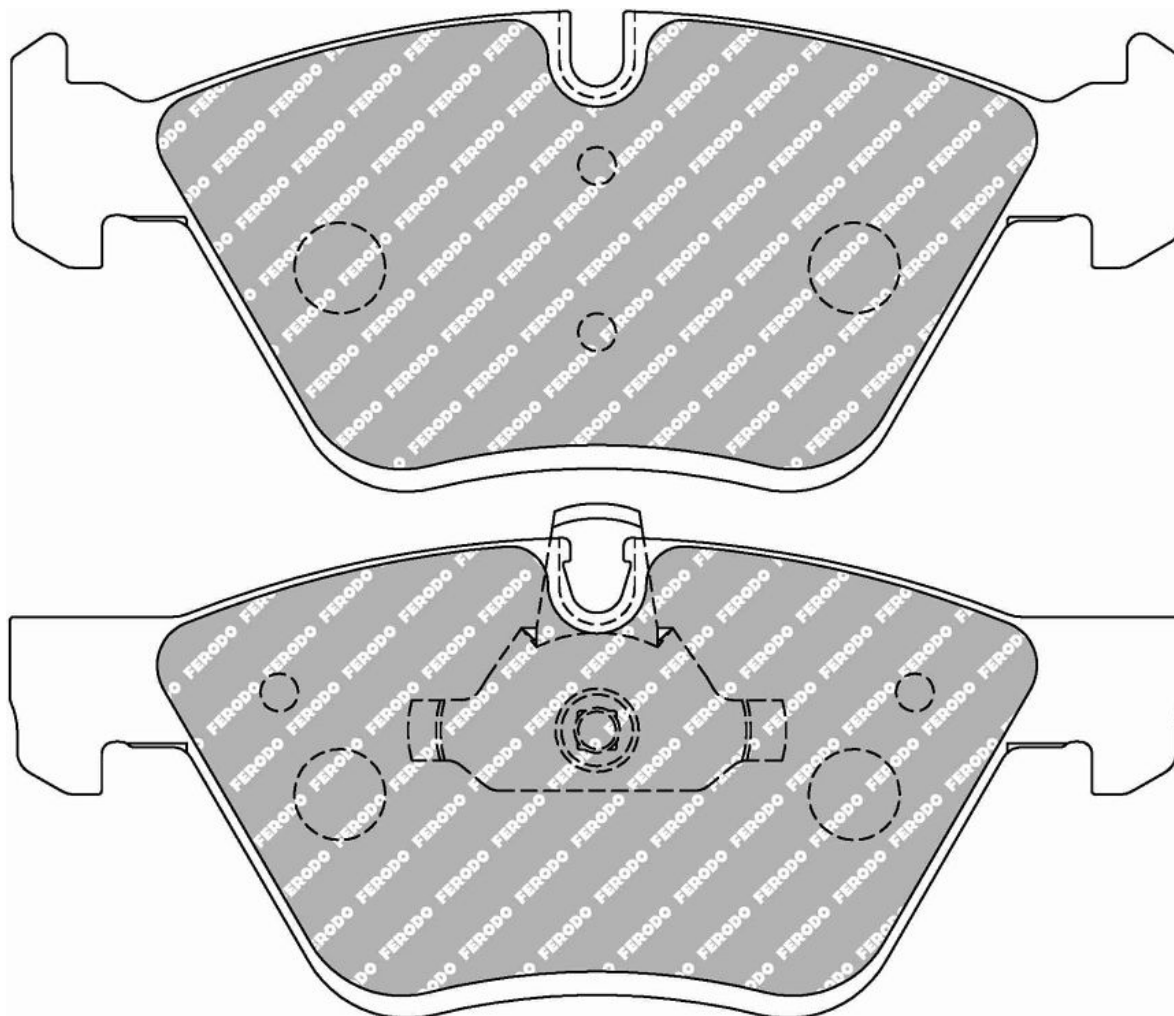

FDS1773

WVA No: 23794 19,80

154.9mm = 6.098"
155.3mm = 6.114"

63.5mm = 2.500"
63.5mm = 2.500"

19.2mm = 0.756"
19.2mm = 0.756"

56.7mm = 2.232"
56.7mm = 2.232"

BMW Front

ECE R90: E11 90R-01 194 / 6863

Also available in Car Racing catalogue see: FCP1773

CROSS REFERENCE	
PFC	0394
WVA	23794 19,80
MINTEX	MDB2692