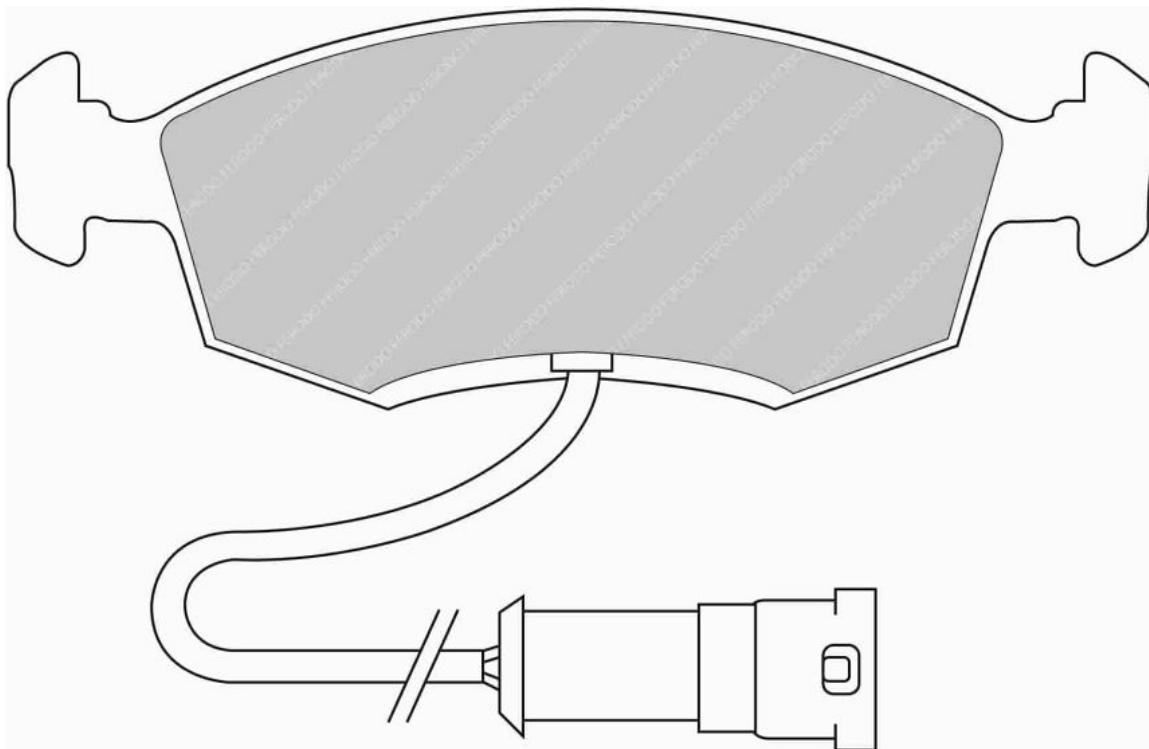

FDS276

WVA No: 20907 18,00

FMSI No: D298

151.5mm = 5.965"

49.0mm = 1.929"

18.0mm = 0.709"

43.0mm = 1.693"

FORD Front

ECE R90: Pre 99: Apply KBA code 60838

Also available in Car Racing catalogue see: FCP276

CROSS REFERENCE	
BREMBO	07.8301.04
WVA	20907 18,00
FMSI	D298
MINTEX	MDB1236