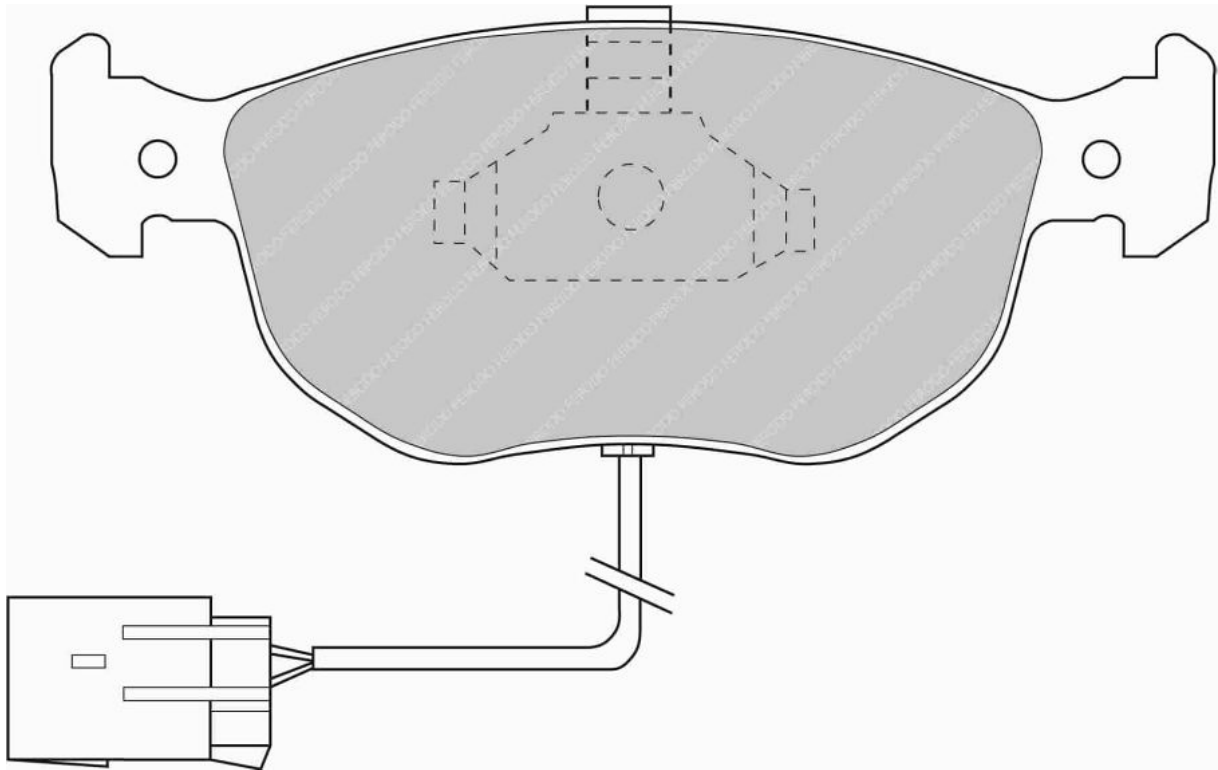

FORD Front

ECE R90: E490R01071/227