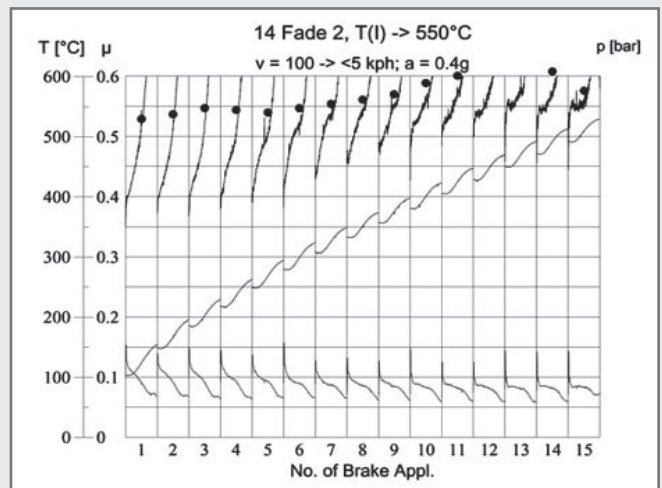

EXCELLENT PERFORMANCE

With a μ of 0.55+ DS PF pads deliver a superb performance both hot and cold. Excellent wet recovery properties, great resistance to fade and consistent pedal feel complete all the requirements for a safe, reliable and efficient high performance brake pad