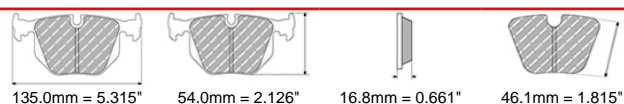

FDS600

WVA No: 21526 17,00

FMSI No: D449