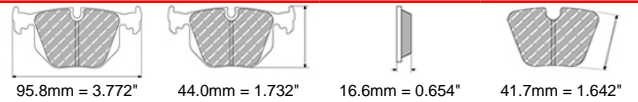

FDS1349

WVA No: 23517 16,60