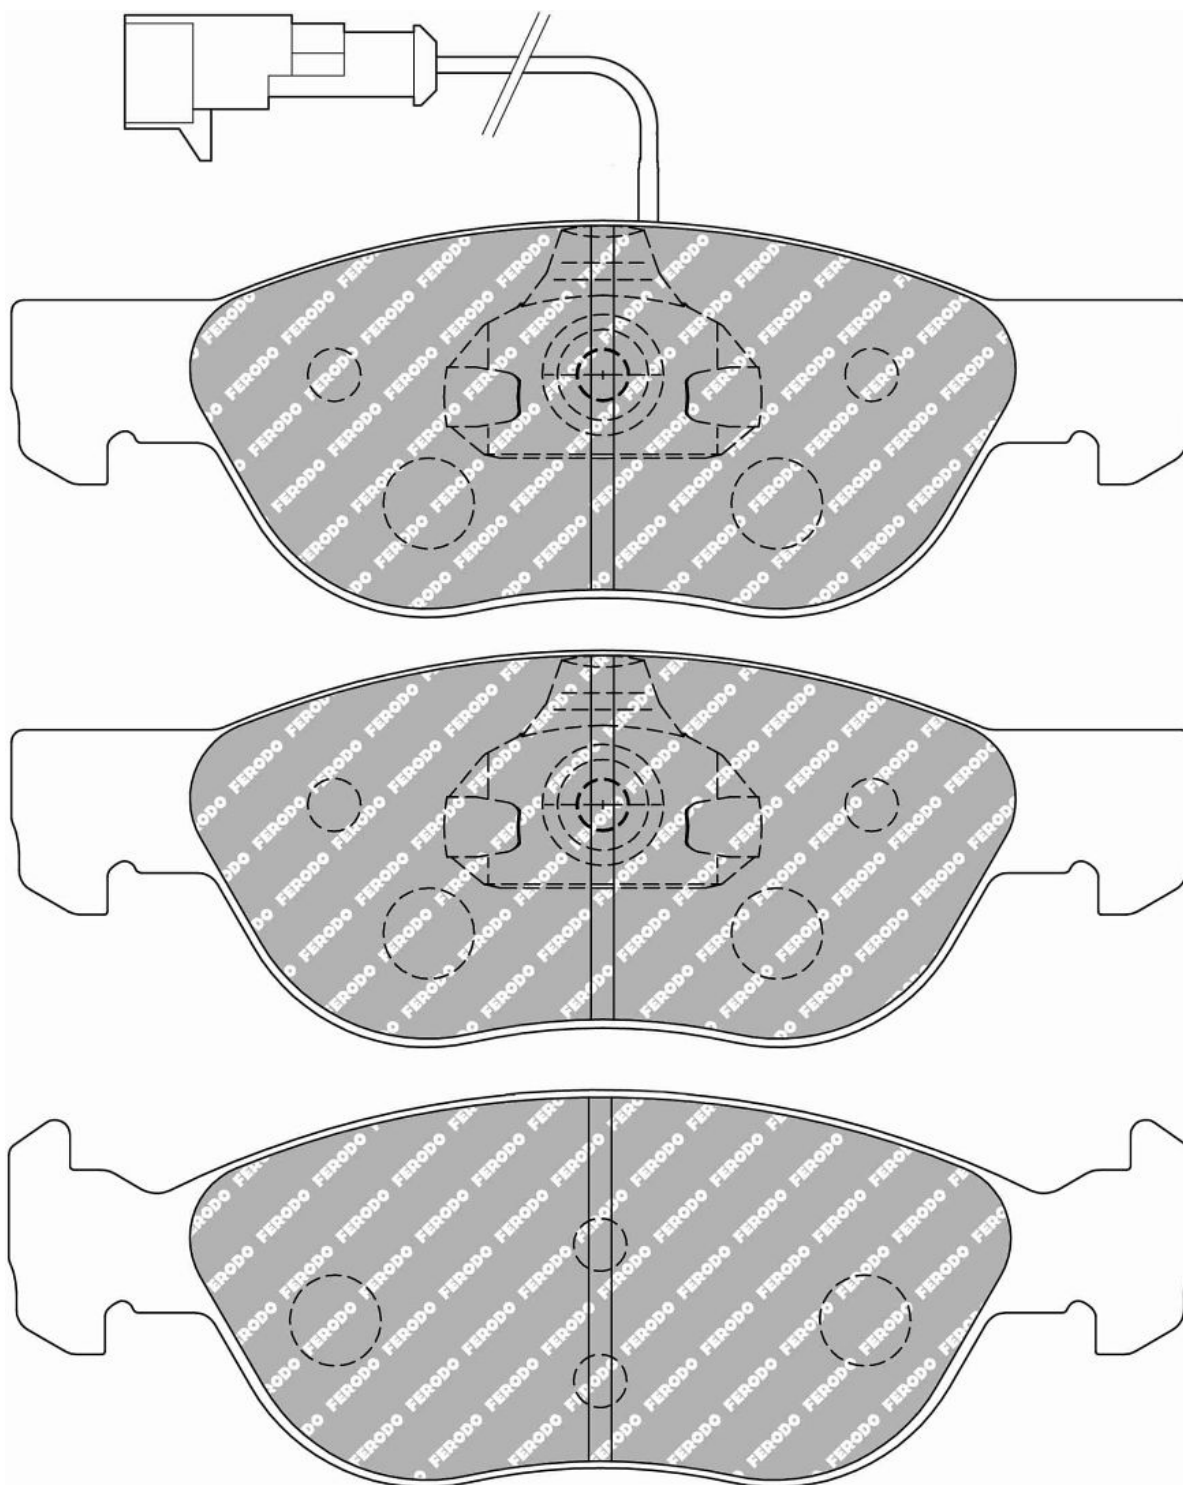

# FDS1056

WVA No: 21927 17,00

156.4mm = 6.157"

52.5mm = 2.067"

17.9mm = 0.705"

48.1mm = 1.894"

ALFA ROMEO Front, FIAT Front, LANCIA Front

ECE R90: E490R01071/482