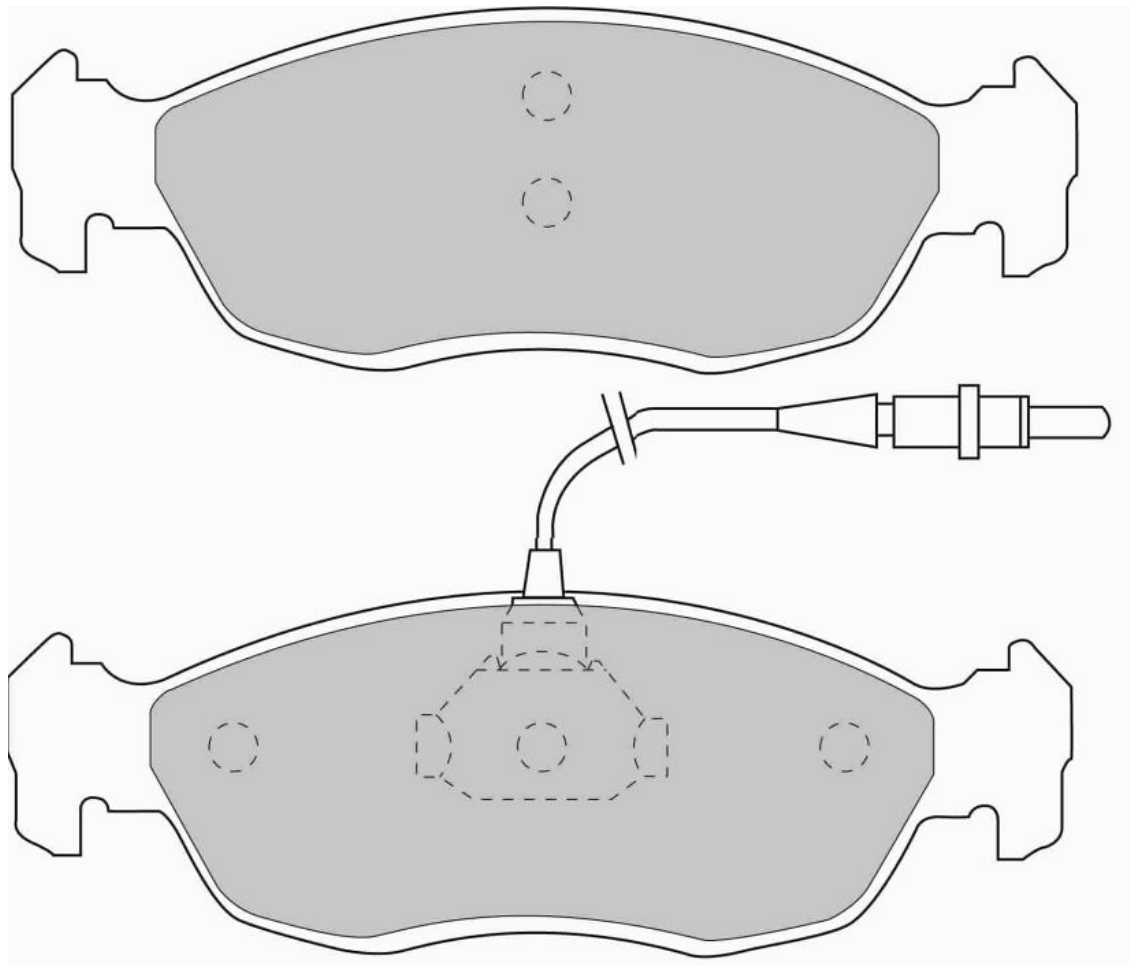

FDS876

WVA No: 21430 17,30

PEUGEOT Front

ECE R90: E490R01071/121

Also available in Car Racing catalogue see: FCP876

CROSS REFERENCE	
BREMBO	07.8301.37
PAGID	1620
WVA	21430 17,30
MINTEX	MDB1662