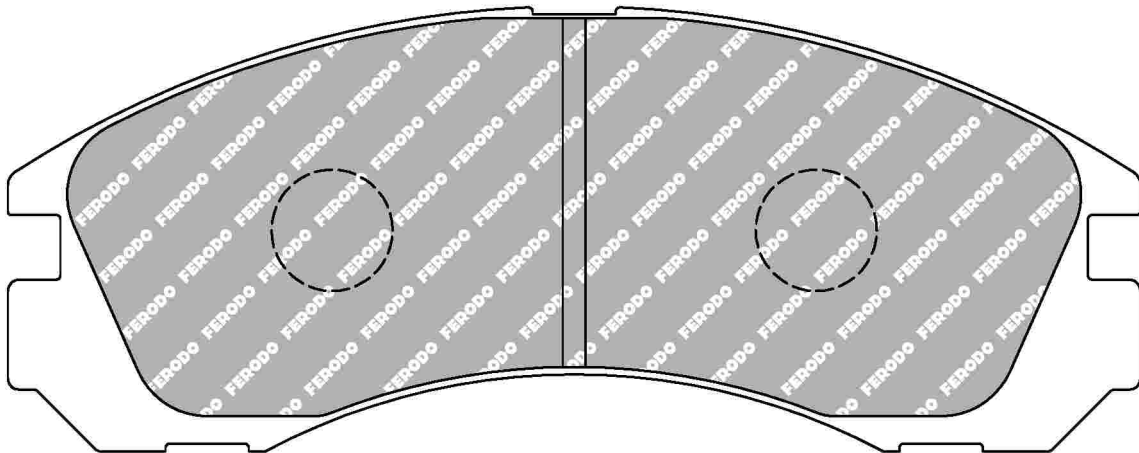

FDS765

WVA No: 21363 15,70

FMSI No: D530

149.8mm = 5.898"

58.6mm = 2.307"

15.7mm = 0.618"

46.5mm = 1.831"

MITSUBISHI Front

ECE R90: E190R01174/017