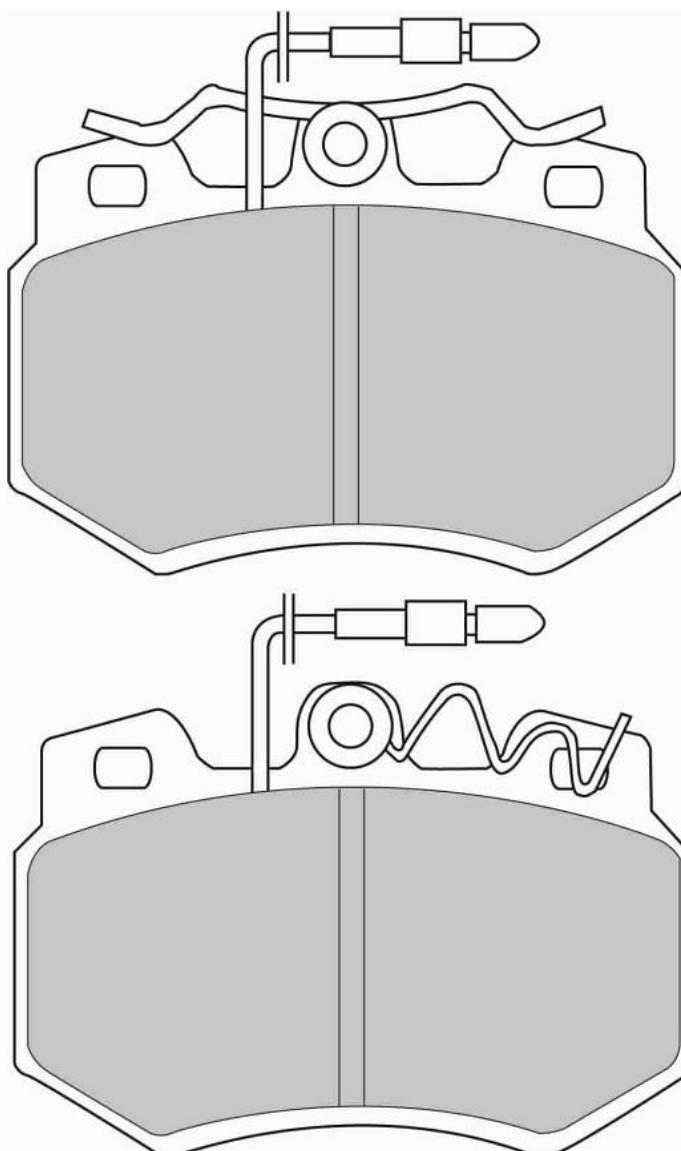

# FDS434

WVA No: 20923 17,50

90.0mm = 3.543"

65.0mm = 2.559"

17.0mm = 0.669"

42.5mm = 1.673"

CITROEN Front, PEUGEOT Front

ECE R90: E490R01071/226