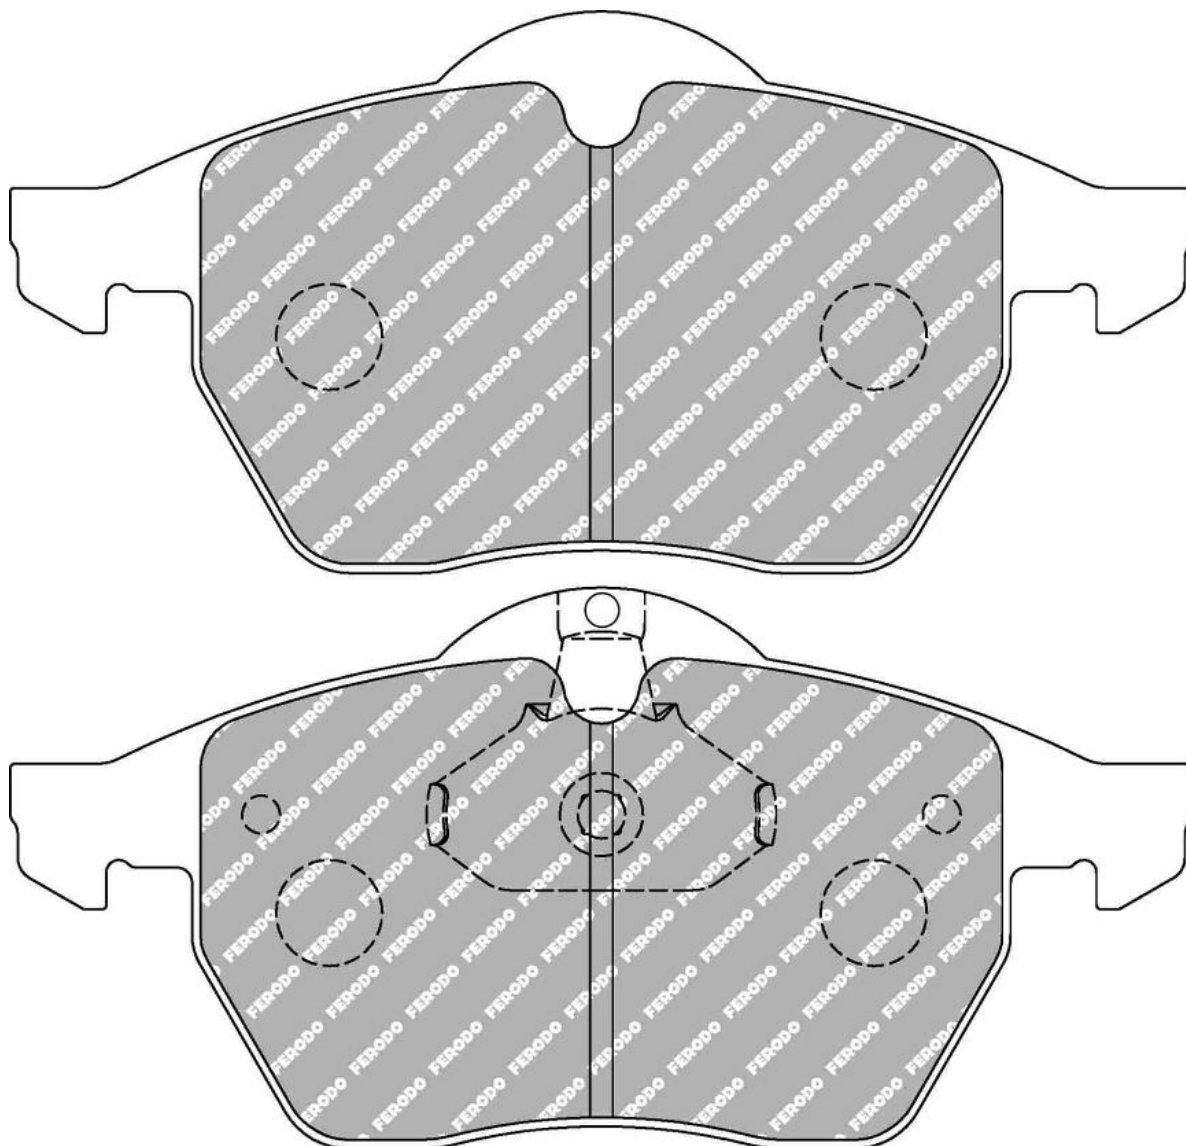

FDS1068

WVA No: 21829 19,50

156.5mm = 6.161"
155.2mm = 6.110"

74.0mm = 2.913"
74.0mm = 2.913"

19.5mm = 0.768"
19.5mm = 0.768"

61.0mm = 2.402"
61.0mm = 2.402"

OPEL Front, SAAB Front, VAUXHALL Front

ECE R90: E490R01071/912

Also available in Car Racing catalogue see: FCP1068

CROSS REFERENCE	
BREMBO	07.8301.48
WVA	21829 19,50
MINTEX	MDB1813