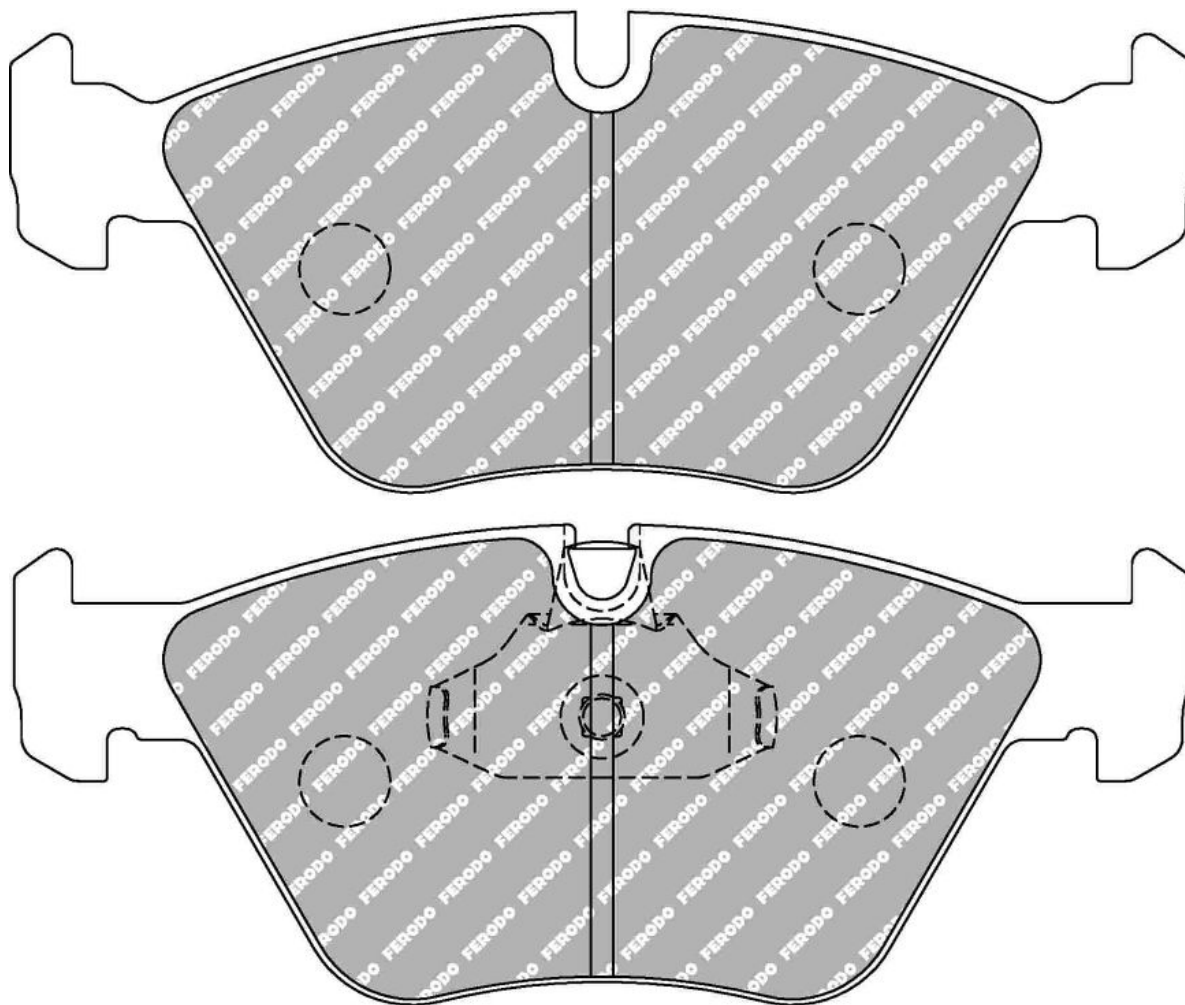

FDS1073

WVA No: 21677 19,50

156.5mm = 6.161"

155.5mm = 6.122"

63.9mm = 2.516"

63.9mm = 2.516"

20.2mm = 0.795"

20.2mm = 0.795"

58.4mm = 2.299"

58.4mm = 2.299"

BMW Front, MG Front

ECE R90: E190R01163/024

Also available in Car Racing catalogue see: FCP1073

CROSS REFERENCE	
WVA	21677 19,50
MINTEX	MDB1817