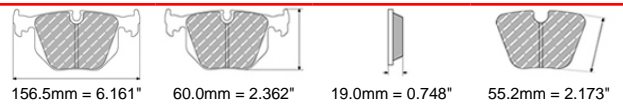

FDS767

WVA No: 21583 18,80