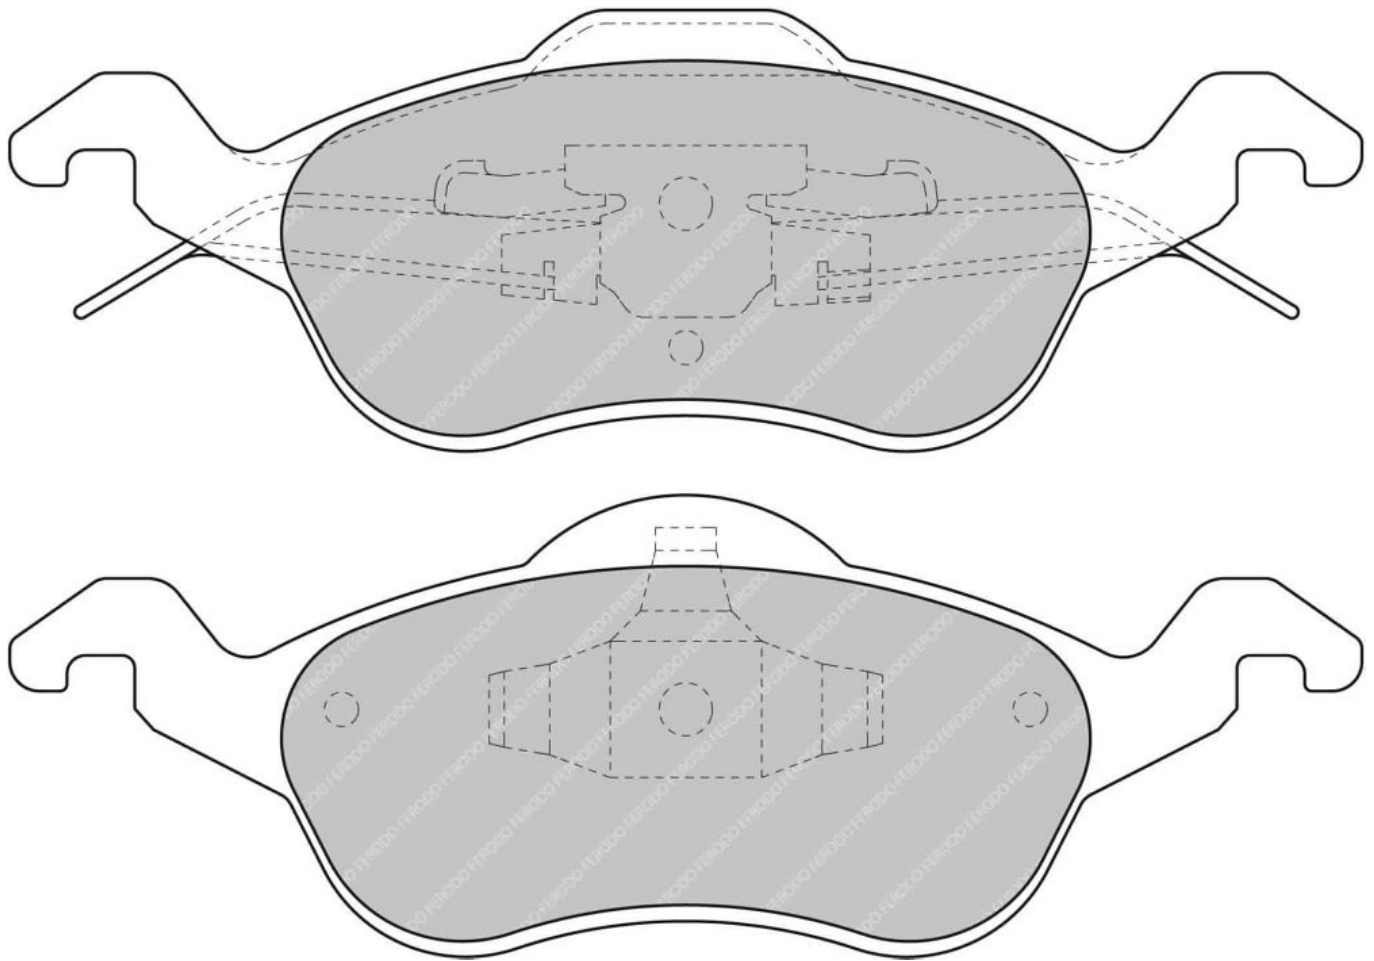

# FDS1318

WVA No: 23154 19,00

177.9mm = 7.004"

60.8mm = 2.394"

19.0mm = 0.748"

44.8mm = 1.764"

FORD Front

ECE R90: E490R01071/505