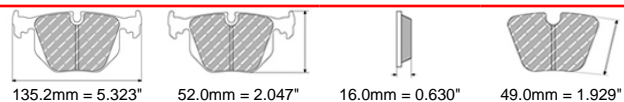

FDS1438

PORSCHE Rear

ECE R90: E490R01071/1023

Also available in Car Racing catalogue see: FRP3050

CROSS REFERENCE	
PFC	0737
MINTEX	MDB2039

FDS1444

WVA No: 23178 18,00

HONDA Front

ECE R90: E490R01071/998

Also available in Car Racing catalogue see: FCP1444

CROSS REFERENCE	
BREMBO	07.8301.90
PFC	0829
WVA	23178 18,00
MINTEX	MDB2044