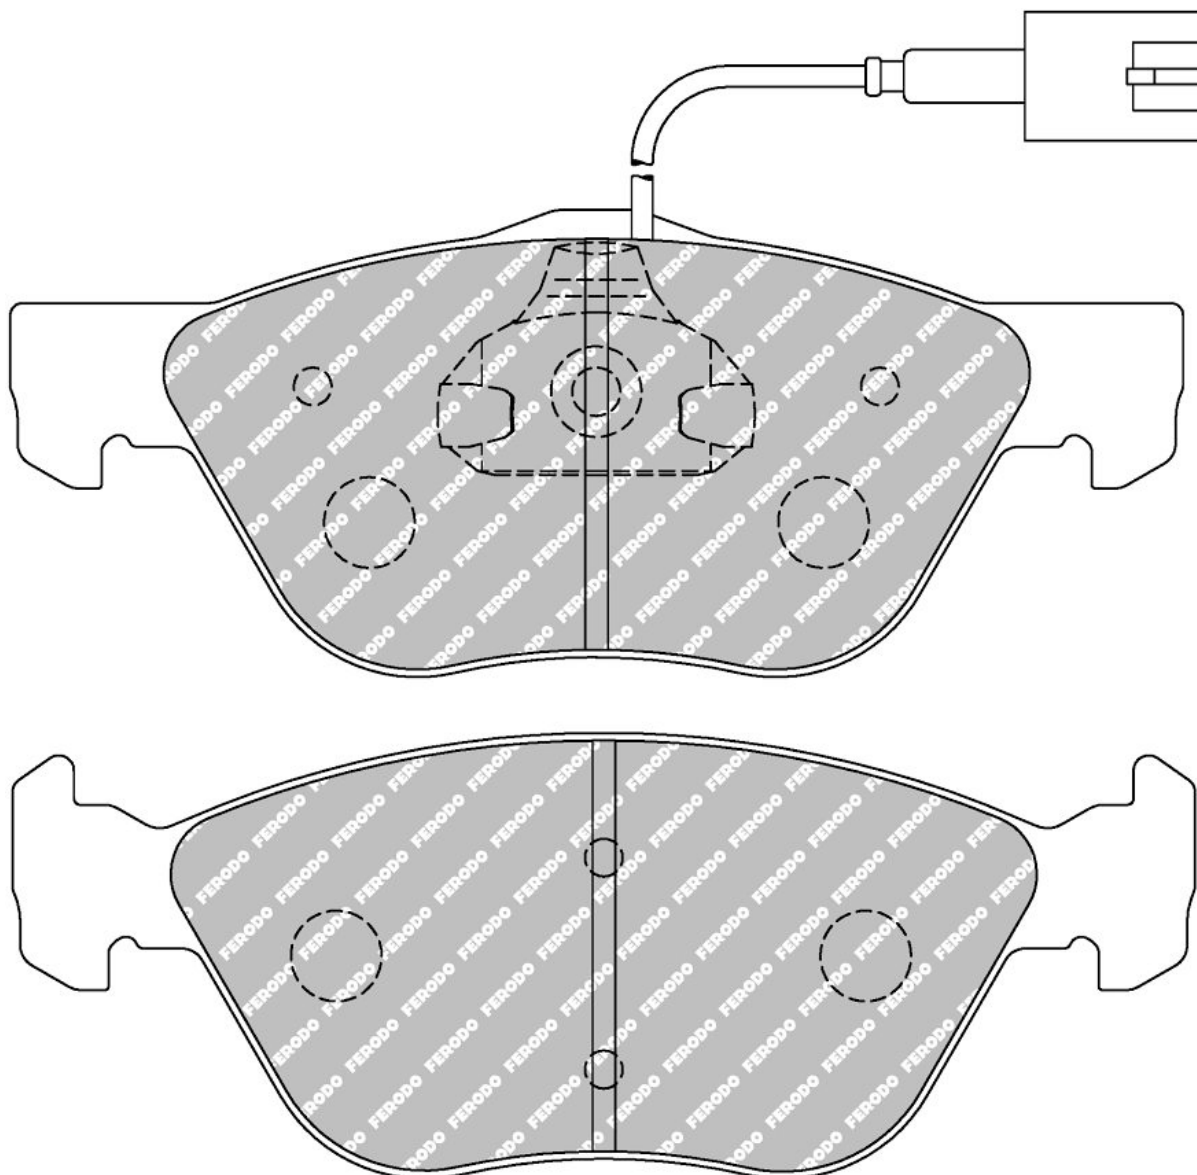

FDS1052

WVA No: 21636 18,00

155.2mm = 6.110"
156.4mm = 6.157"

61.7mm = 2.429"
58.9mm = 2.319"

19.0mm = 0.748"
18.5mm = 0.728"

54.3mm = 2.138"
54.3mm = 2.138"

ALFA ROMEO Front, FIAT Front, LANCIA Front

ECE R90: E490R01071/097

Also available in Car Racing catalogue see: FCP1052

CROSS REFERENCE	
BREMBO	07.8301.43
WVA	21636 18,00
MINTEX	MDB1735
MINTEX	MDB2068