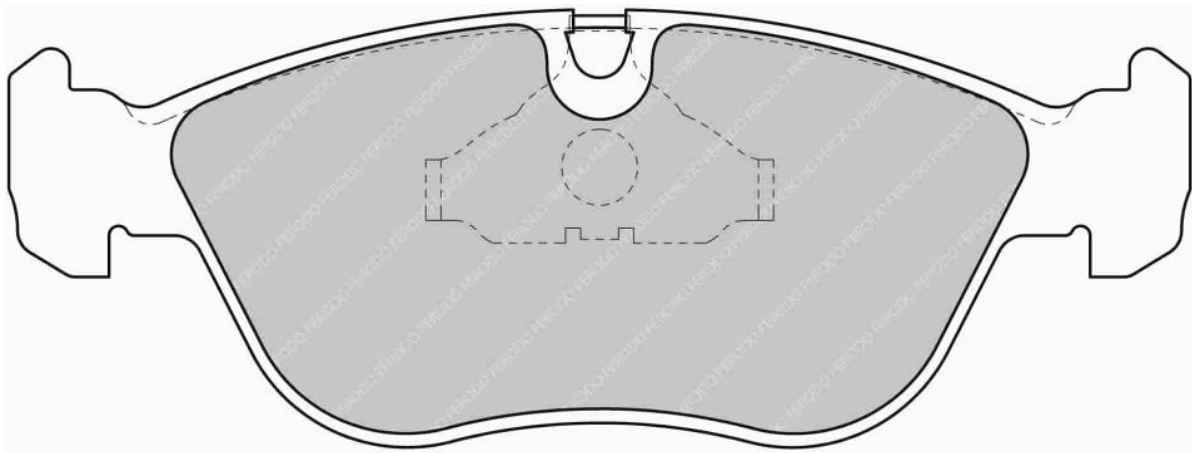

# FDS1285

WVA No: 21273 19,50

156.5mm = 6.161"

58.0mm = 2.283"

18.8mm = 0.740"

51.6mm = 2.031"

VOLVO Front

ECE R90: E190R01174/011