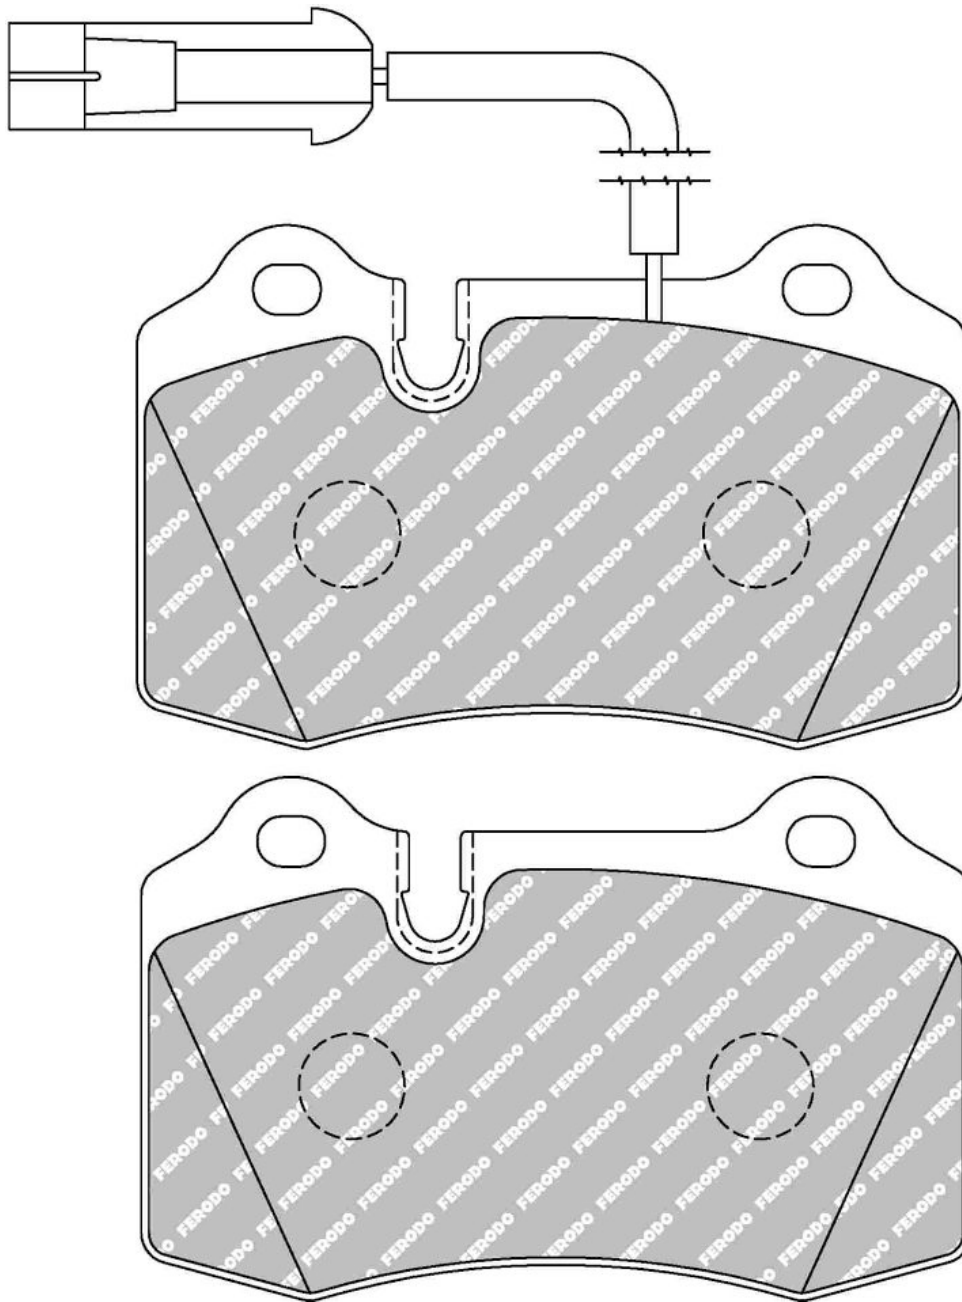

FDS721

WVA No: 21381 16,80

FMSI No: D592

109.8mm = 4.323"

69.0mm = 2.717"

17.3mm = 0.681"

51.3mm = 2.020"

ALFA ROMEO Front, CHEVROLET Rear, CHRYSLER Front, DODGE Front, FIAT Front, LANCIA Front

ECE R90: E4-90R-01-582/1307

Also available in Car Racing catalogue see: FCP721

CROSS REFERENCE	
PFC	0592.XX.17
BREMBO	07.7235.60
WVA	21381 16,80
FMSI	D592
MINTEX	MDB1633

ALSO AVAILABLE		
SHAPE	TH. MM	NOTES
FDS1348	15	No chamfer, one slot and without WI
FDS1379	17.8	Different WI
FDSR3109	12.5	No chamfer, one slot and without WI