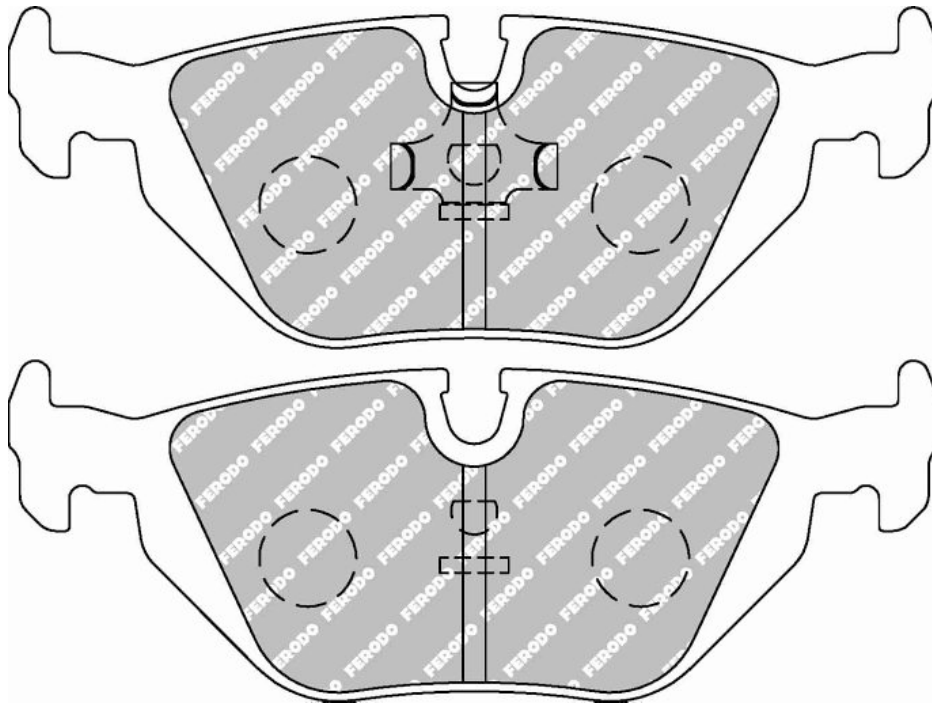

FDS850

WVA No: 20180 16,80

FMSI No: D396

123.3mm = 4.854"

43.6mm = 1.717"

16.0mm = 0.630"

40.3mm = 1.587"

BMW Rear

ECE R90: E190R01174/004

Also available in Car Racing catalogue see: FCP850

CROSS REFERENCE	
BREMBO	07.8301.69
WVA	20180 16,80
PAGID	8035
FMSI	D396
FMSI	D692
MINTEX	MDB1572