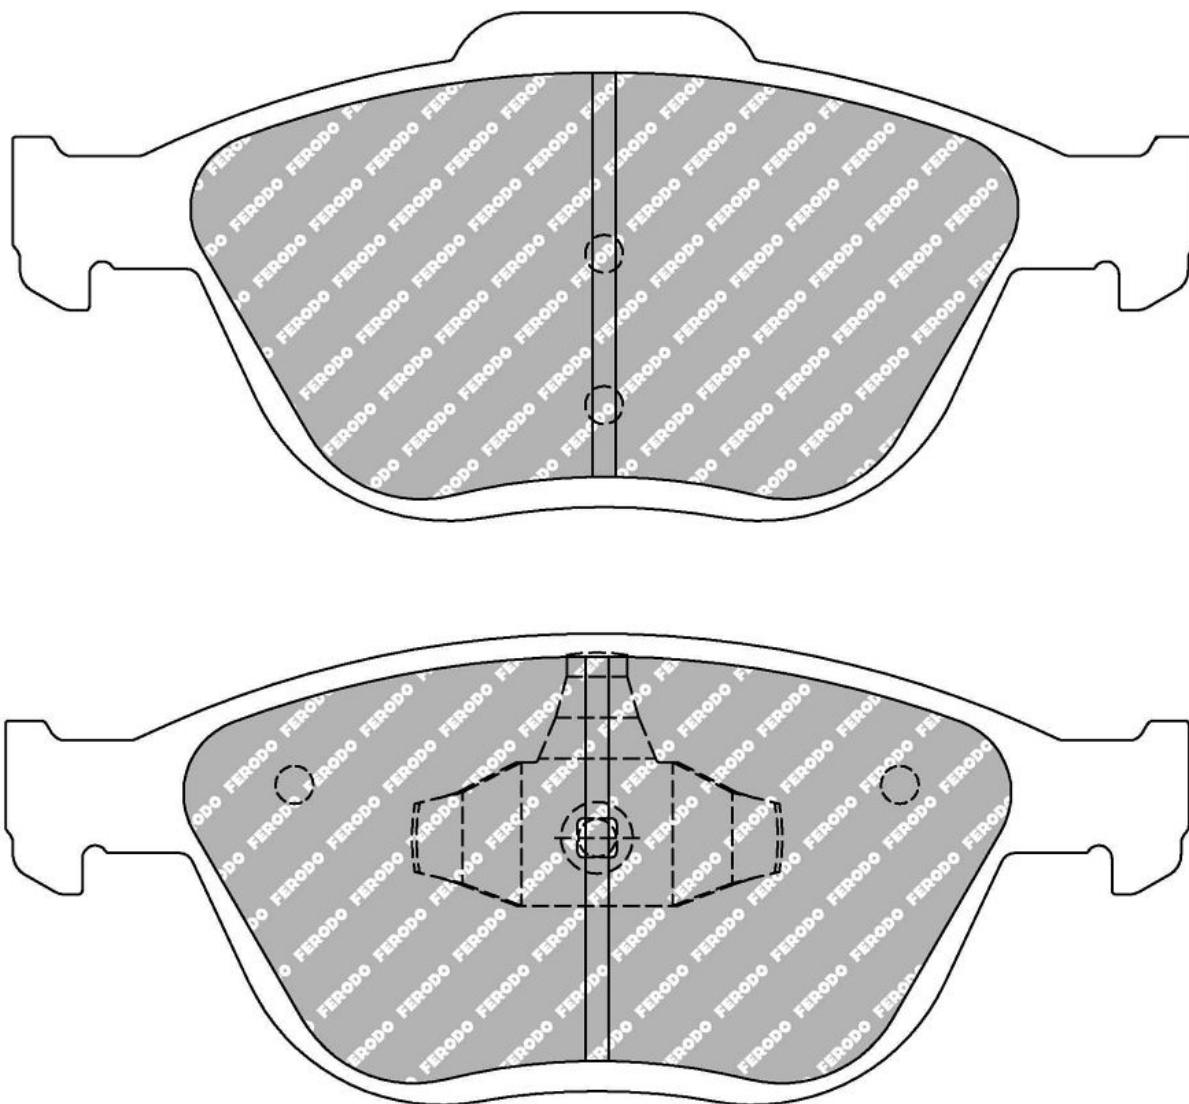

# FDS1568

WVA No: 23440 17,60

156.5mm = 6.161"  
156.5mm = 6.161"

67.5mm = 2.657"  
62.0mm = 2.441"

17.8mm = 0.701"  
18.2mm = 0.717"

53.5mm = 2.106"  
53.5mm = 2.106"

FORD Front

ECE R90: E990R01159/703