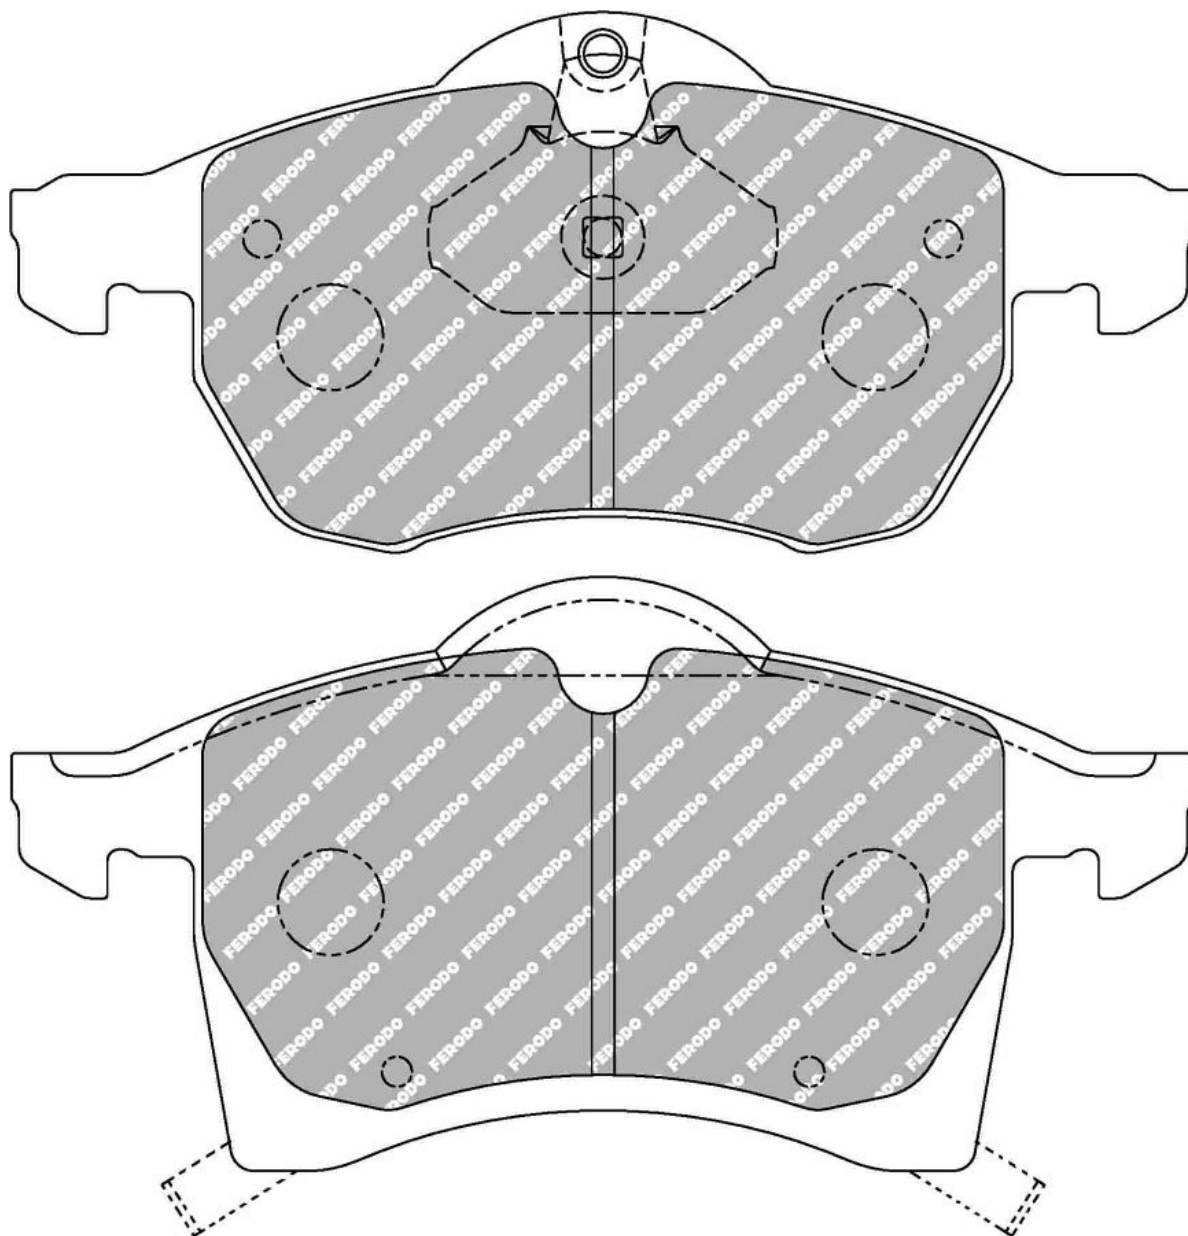

FDS1295

WVA No: 23057 20,00

155.5mm = 6.122"

156.5mm = 6.161"

71.4mm = 2.811"

78.5mm = 3.091"

19.4mm = 0.764"

19.4mm = 0.764"

56.7mm = 2.232"

56.7mm = 2.232"

OPEL Front, VAUXHALL Front

ECE R90: E490R01071/897

Also available in Car Racing catalogue see: FCP1295

CROSS REFERENCE	
BREMBO	07.8301.65
WVA	23057 20,00
MINTEX	MDB1907