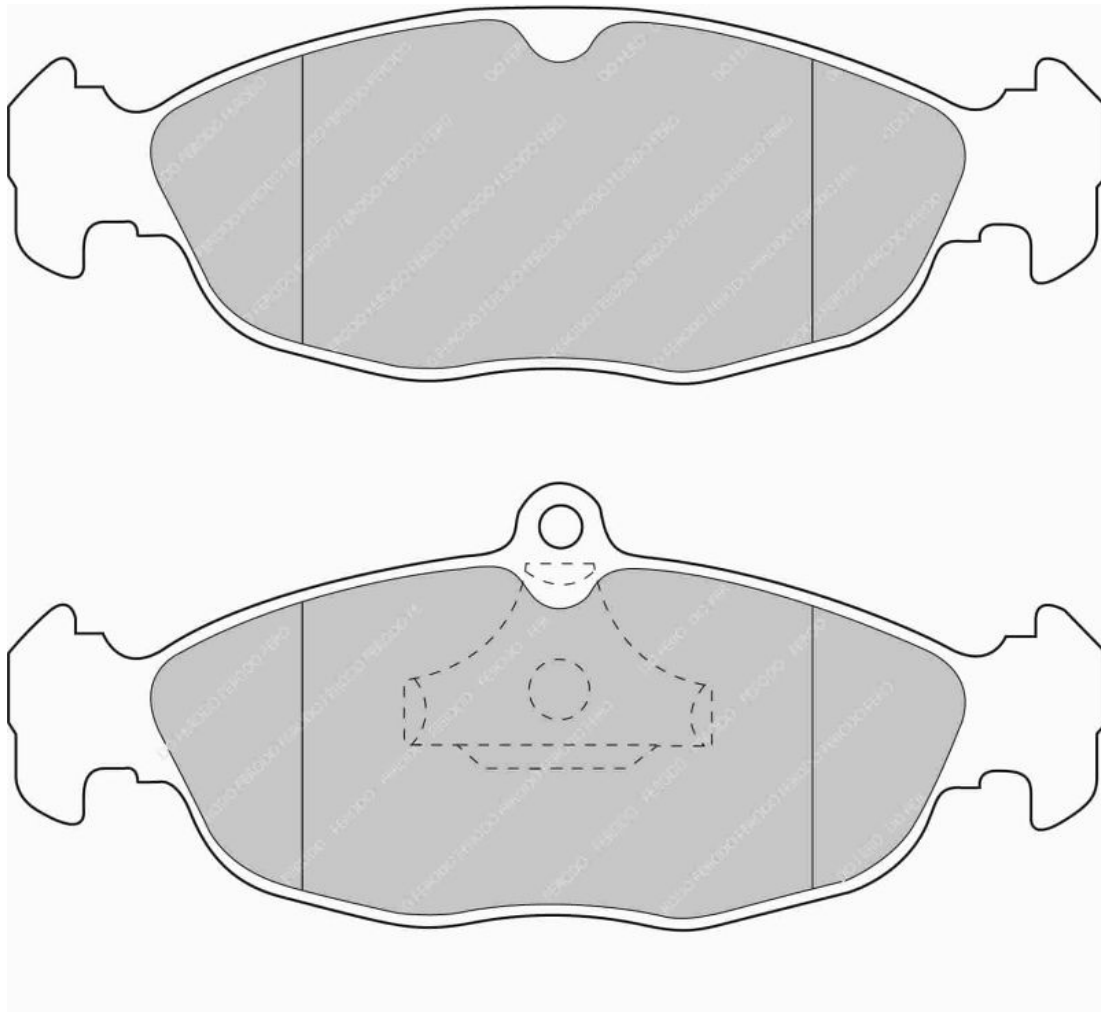

FDS732

WVA No: 20547 16,80

141.4mm = 5.567"
141.4mm = 5.567"

49.0mm = 1.929"
59.0mm = 2.323"

16.0mm = 0.630"
16.0mm = 0.630"

44.6mm = 1.756"
44.6mm = 1.756"

DAEWOO Front, OPEL Front, VAUXHALL Front

ECE R90: E190R01163/007

Also available in Car Racing catalogue see: FCP732

CROSS REFERENCE	
BREMBO	07.8301.29
WVA	20547 16,80
MINTEX	MDB1556