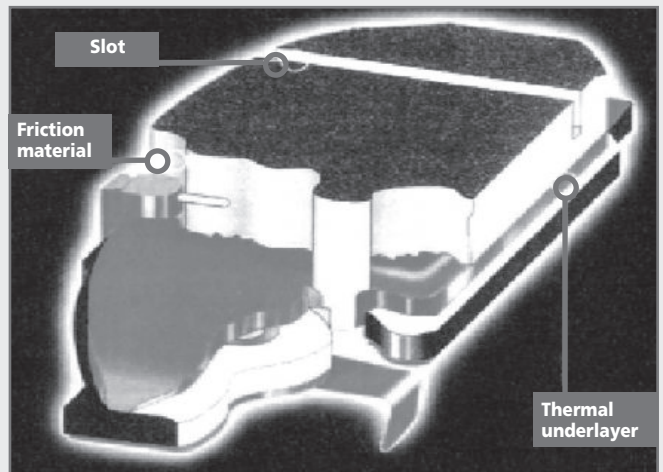

REFINEMENT

DS Performance has been developed to deliver great comfort, combining passenger car refinement with pedigree performance.