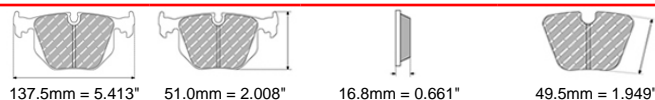

FDS691

WVA No: 21561 17,00

FMSI No: D430