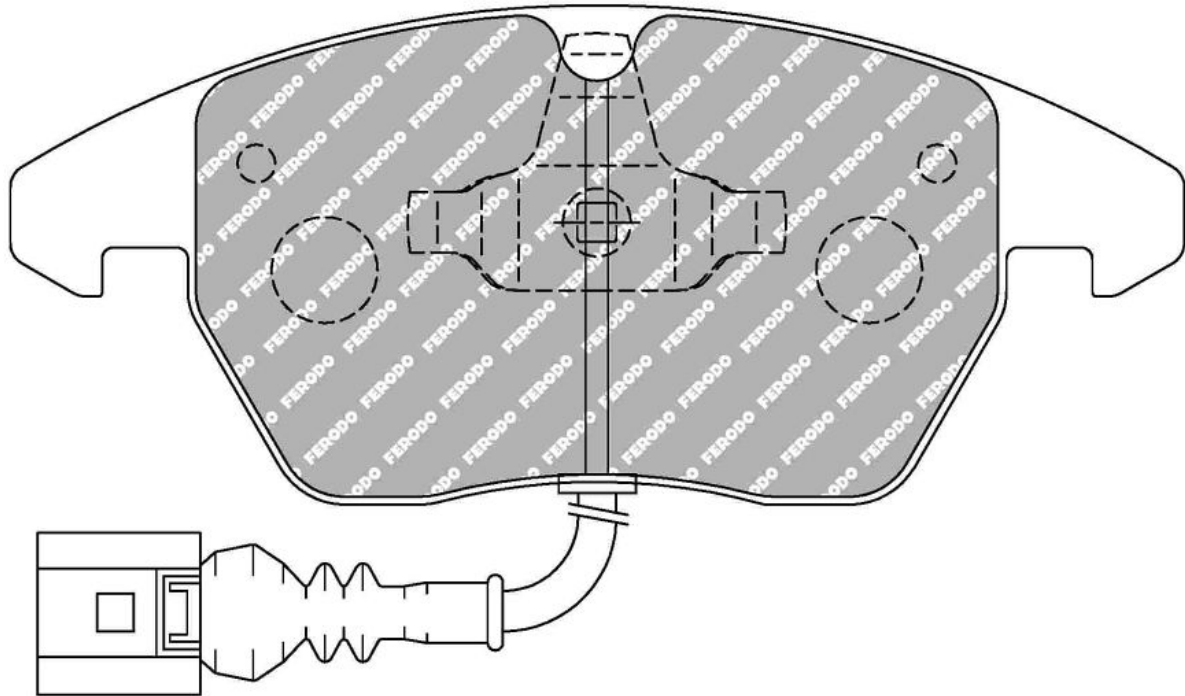

Also available in Car Racing catalogue see: FCP1641

CROSS REFERENCE	
WVA	23587 20,30
PAGID	8001
MINTEX	MDB2604