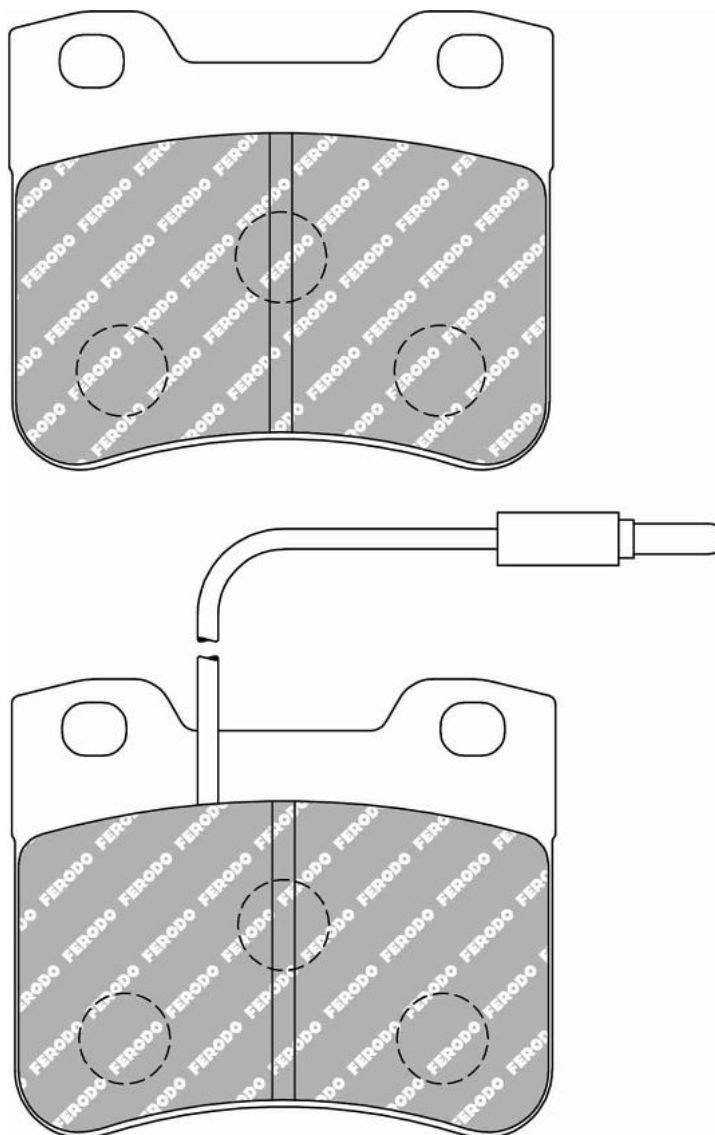

# FDS745

WVA No: 21076 17,00

CITROEN Front, PEUGEOT Front

ECE R90: E490R01071/203

Also available in Car Racing catalogue see: FCP535

CROSS REFERENCE	
WVA	21076 17,00
MINTEX	MDB1557

ALSO AVAILABLE		
SHAPE	TH. MM	NOTES
FDS1109	17	No WI