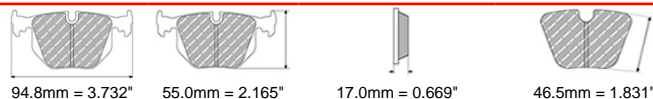

FDS660

WVA No: 21173 17,00