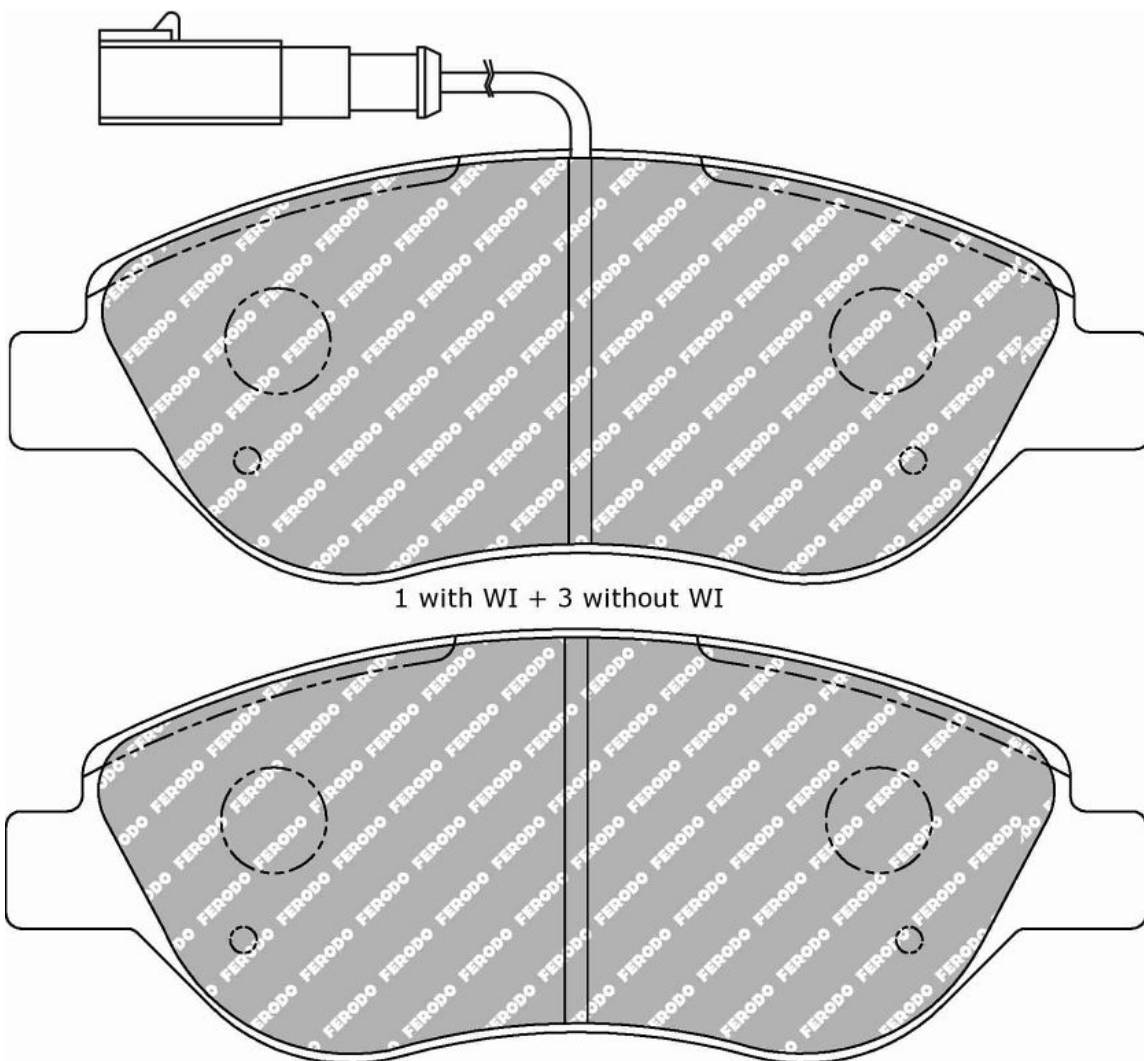

# FDS1468

WVA No: 23711 18,40

151.0mm = 5.945"

57.5mm = 2.264"

19.2mm = 0.756"

51.0mm = 2.008"

ALFA ROMEO Front, FIAT Front, LANCIA Front

ECE R90: E490R01071/916