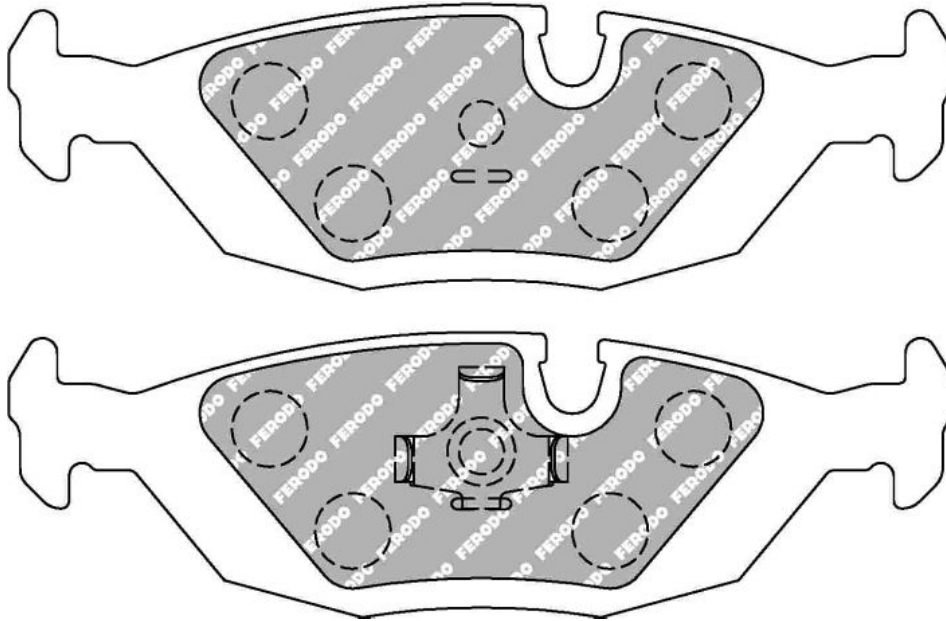

FDS296

WVA No: 20675 17,00

FMSI No: D279

125.2mm = 4.929"
125.2mm = 4.929"

38.2mm = 1.504"
38.2mm = 1.504"

16.2mm = 0.638"
16.2mm = 0.638"

31.0mm = 1.220"
31.0mm = 1.220"

BMW Rear

ECE R90: Pre 99: Apply KBA code 60838