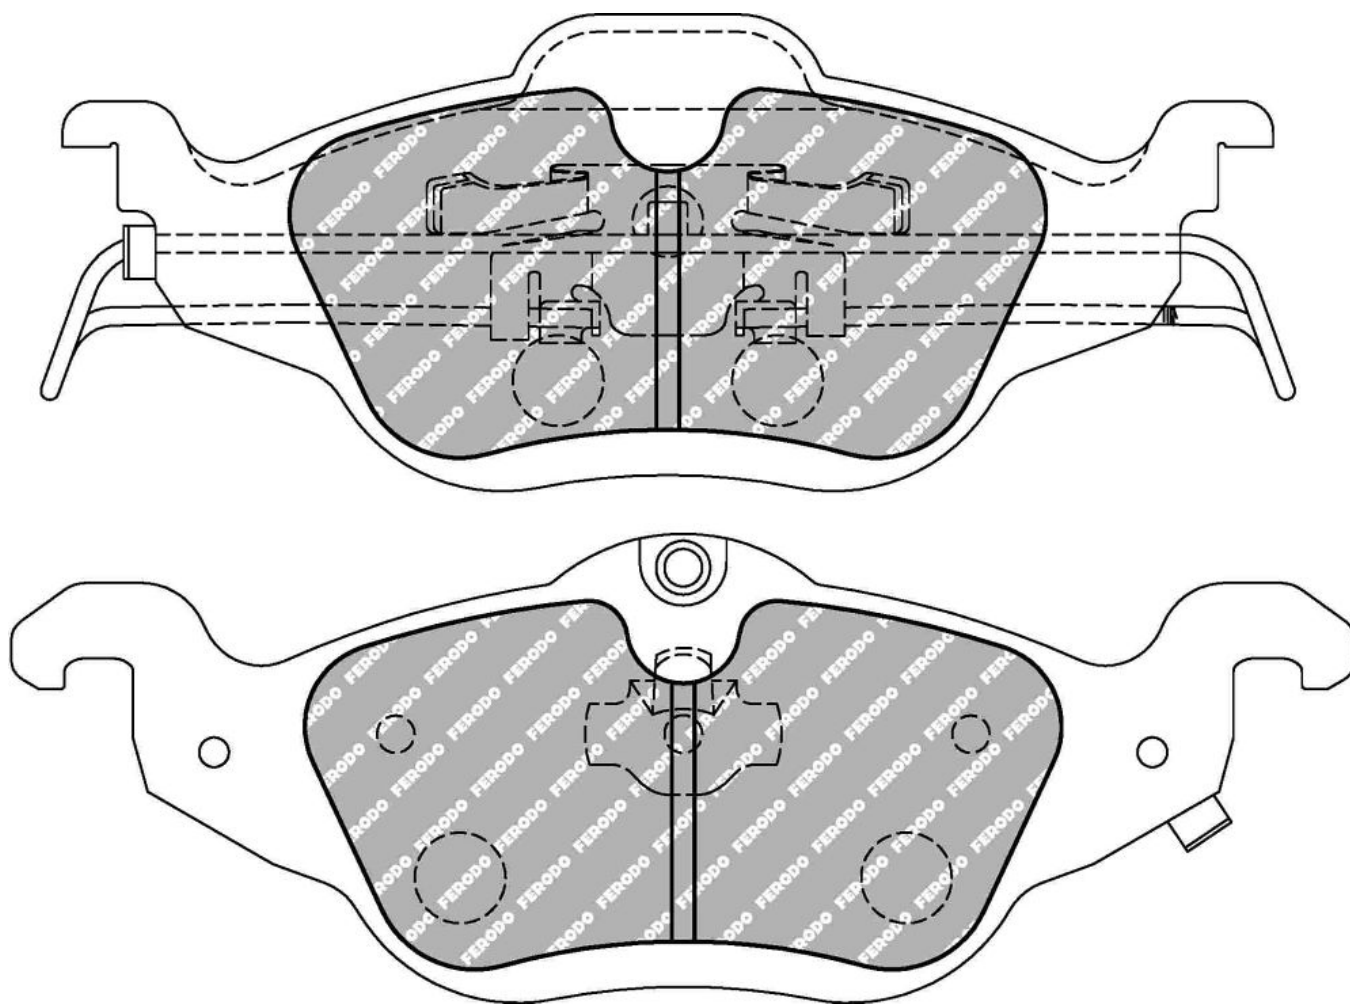

FDS1293

WVA No: 23063 18,40

160.1mm = 6.303"
177.7mm = 6.996"

63.1mm = 2.484"
62.5mm = 2.461"

17.5mm = 0.689"
18.8mm = 0.740"

45.6mm = 1.795"
45.6mm = 1.795"

OPEL Front, VAUXHALL Front

ECE R90: E490R01071/895

Also available in Car Racing catalogue see: FCP1293

CROSS REFERENCE	
BREMBO	07.8301.64
WVA	23063 18,40
MINTEX	MDB1908