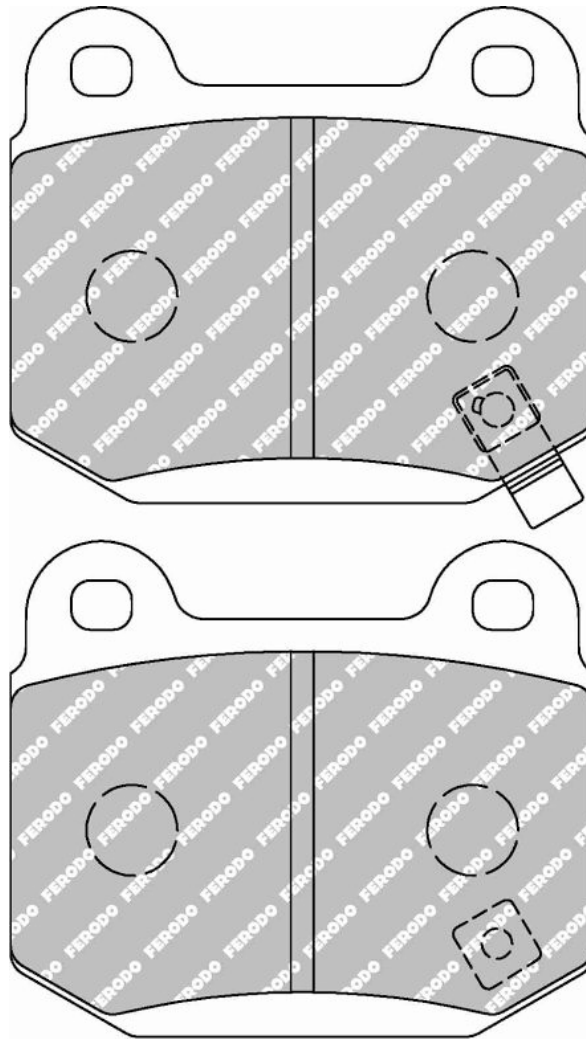

FDS1562

WVA No: 21580 14,30

76.8mm = 3.024"

65.7mm = 2.587"

14.6mm = 0.575"

45.0mm = 1.772"

INFINITI Rear, LOTUS Front, MITSUBISHI Front / Rear, NISSAN Rear, NISSAN Australia Rear, OPEL Front, SUBARU Rear, VAUXHALL Front

ECE R90: E490R01071/1123

Also available in Car Racing catalogue see: FCP1562

CROSS REFERENCE	
PFC	0109
BREMBO	07.5505.91
BREMBO	07.7858.30-40
PAGID	1587
WVA	21580 14,30
PAGID	2593
MINTEX	MDB2342
ALCON	PNF0084X358.4