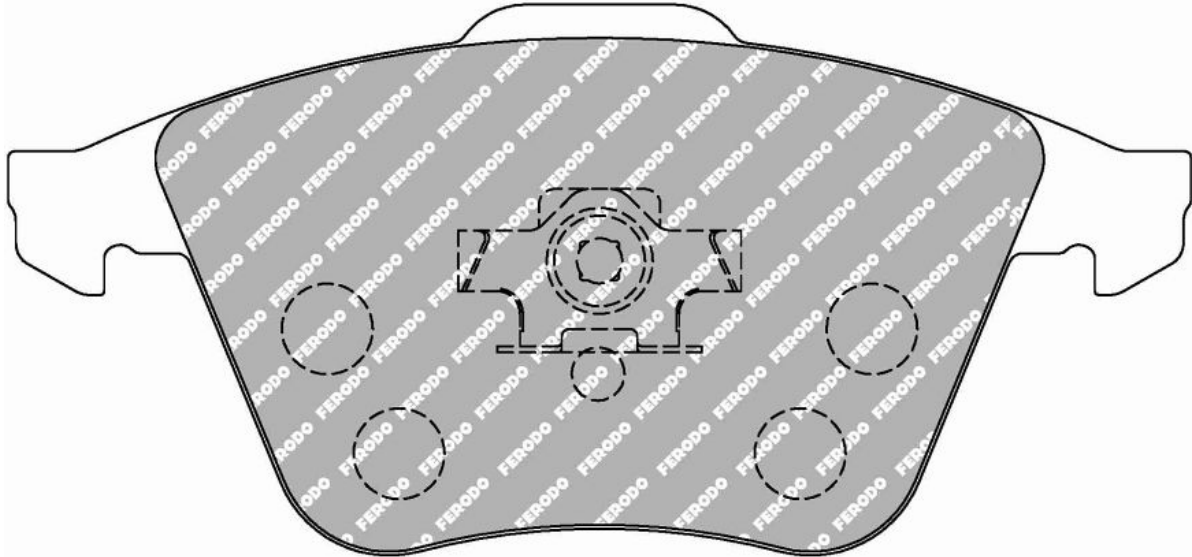

Also available in Car Racing catalogue see: FCP1765

CROSS REFERENCE

WVA	23912-23913 20,20 - 23801 20,2
MINTEX	MDB2677