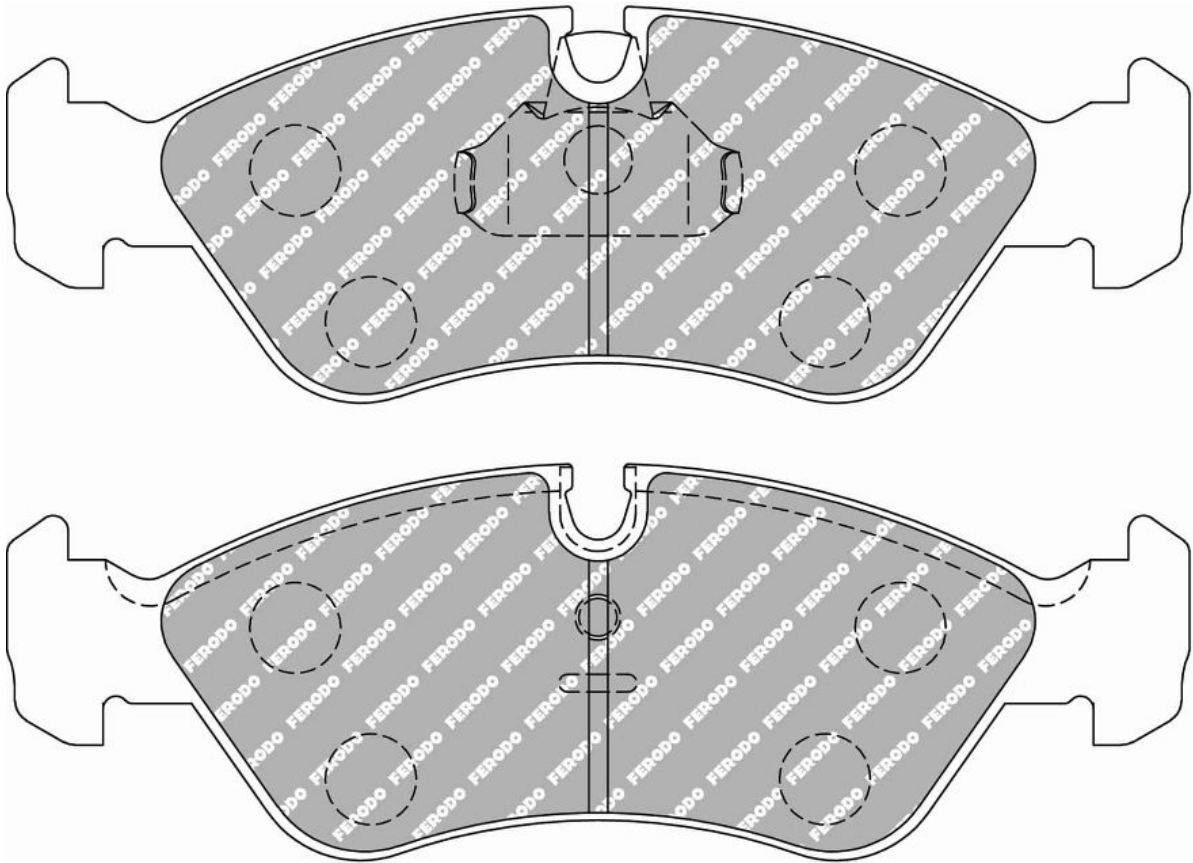

FDS1067

WVA No: 21862-21190 17,5

156.5mm = 6.161"

52.0mm = 2.047"

17.5mm = 0.689"

45.2mm = 1.780"

OPEL Front, VAUXHALL Front

ECE R90: E190R01174/005

CROSS REFERENCE

BREMBO	07.8301.47
MINTEX	MDB1889
WVA	21862-21190 17,5