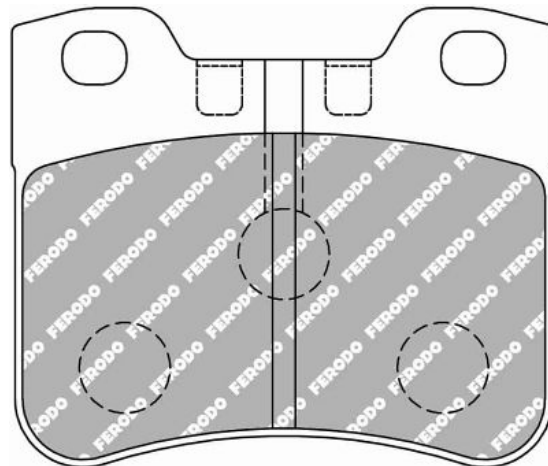

CROSS REFERENCE	
WVA	21857 16,50
MINTEX	MDB1806

ALSO AVAILABLE		
SHAPE	TH. MM	NOTES
FDS745	16.5	with WI