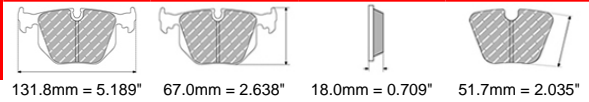

FDS1281

FMSI No: D810

AUDI Rear, BMW Rear, DAIMLER Front, DODGE Front / Rear, FERRARI Front / Rear, JAGUAR Front, LAMBORGHINI Rear, ECE R90: E9-90R-01159/2941
NISSAN Rear

Also available in Car Racing catalogue see: FCP1281

CROSS REFERENCE	
BREMBO	07.4865.1
BREMBO	07.4865.80
BREMBO	07.8301.61
PAGID	1287
CL BRAKES	5008W52T18
PFC	7780.XX.18
FMSI	D810
FMSI	D968
HAWK	HB193 0,67
MINTEX	MTX1976
ALCON	PNF0084X233.4

ALSO AVAILABLE		
SHAPE	TH. MM	NOTES
FDSR3028	16