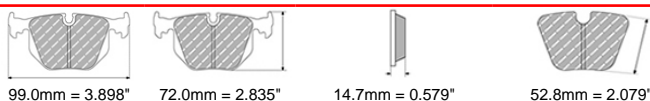

FDS832

WVA No: 20577 15,00

FMSI No: D27

MG Front

ECE R90: Pre 99: Apply KBA code 60838