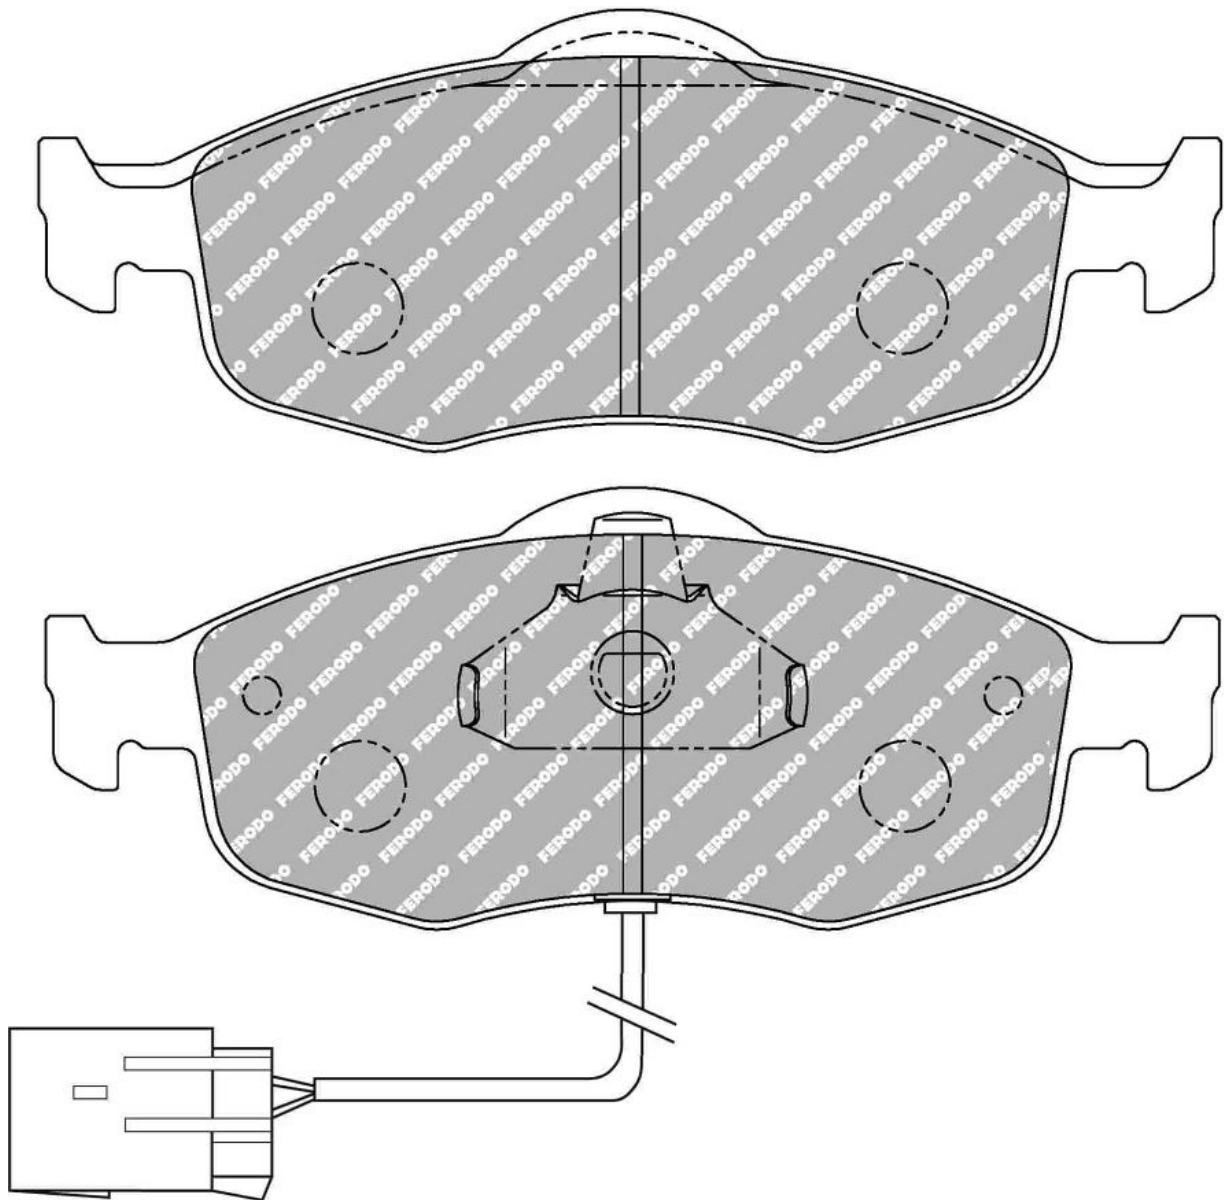

18.0mm = 0.709"

18.0mm = 0.709"

47.5mm = 1.870"

47.5mm = 1.870"

ECE R90: E490R01071/084

Also available in Car Racing catalogue see: FCP766

CROSS REFERENCE	
BREMBO	07.8301.30
WVA	21395 18,00
FMSI	D648
MINTEX	MDB1622