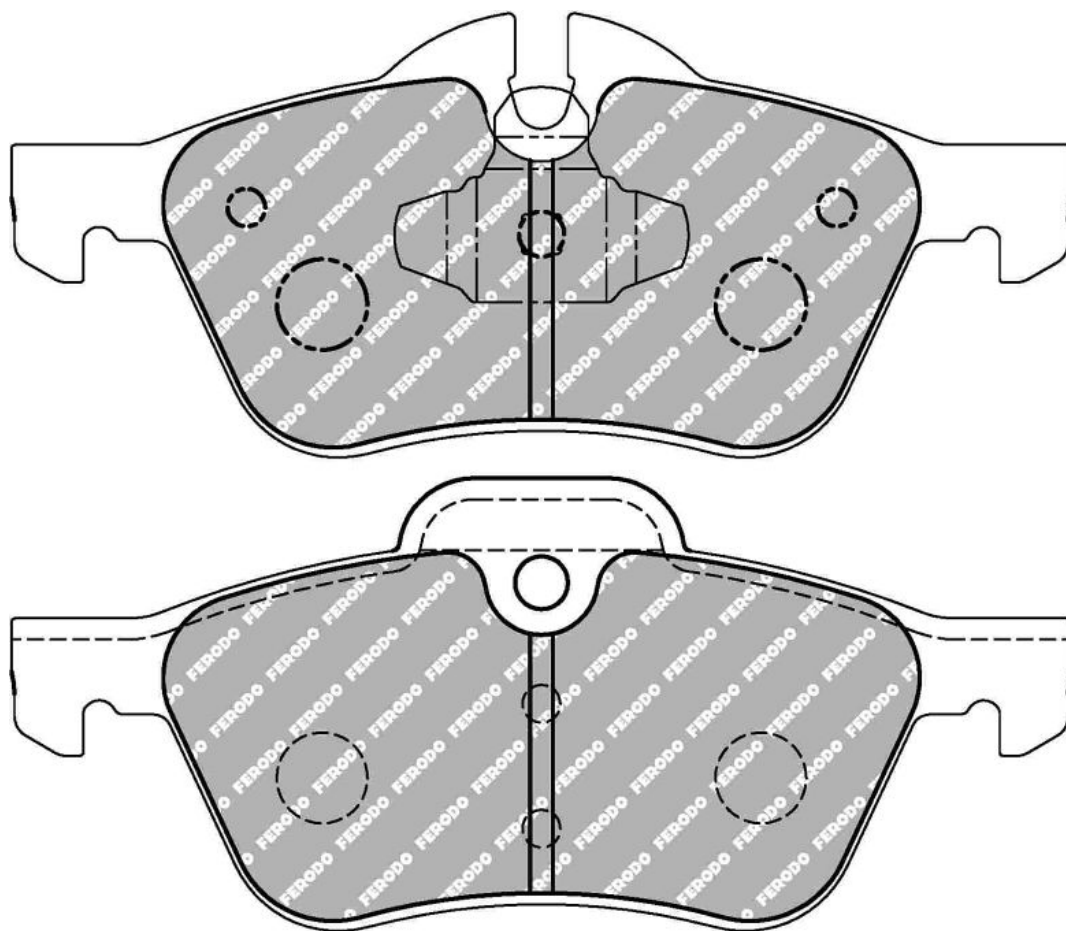

# FDS1499

WVA No: 23281 18,00

140.3mm = 5.524"  
140.3mm = 5.524"

58.8mm = 2.315"  
59.9mm = 2.358"

18.0mm = 0.709"  
18.0mm = 0.709"

45.6mm = 1.795"  
45.6mm = 1.795"

MINI Front

ECE R90: E490R01071/975