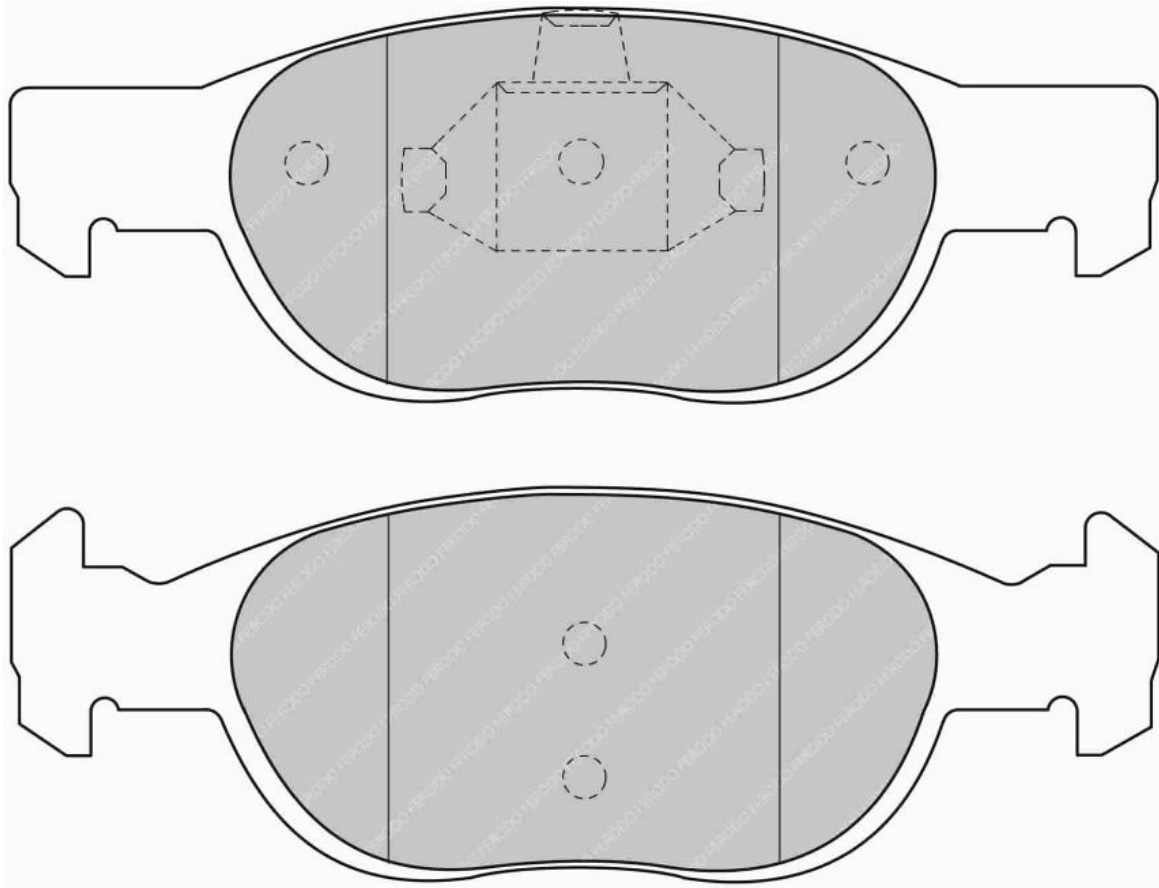

# FDS1160

WVA No: 21931 17,00

151.4mm = 5.961"

52.0mm = 2.047"

17.1mm = 0.673"

48.1mm = 1.894"

FIAT Front, LANCIA Front

ECE R90: E490R01071/386