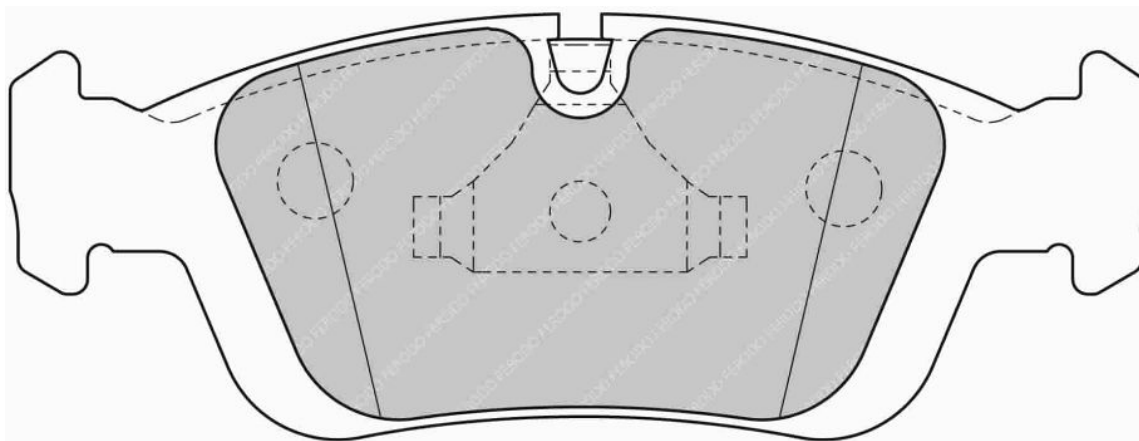

FDS1300

WVA No: 21925 17,80

151.4mm = 5.961"

57.5mm = 2.264"

16.9mm = 0.665"

52.4mm = 2.063"

BMW Front

ECE R90: E190R01174/003

Also available in Car Racing catalogue see: FCP1300

CROSS REFERENCE	
PAGID	2180
WVA	21925 17,80
MINTEX	MDB1901

FDS1301

WVA No: 21934 17,30

123.2mm = 4.850"

43.7mm = 1.720"

16.6mm = 0.654"

39.7mm = 1.563"

BMW Rear, MG Rear, ROVER Rear

ECE R90: E190R01174/004